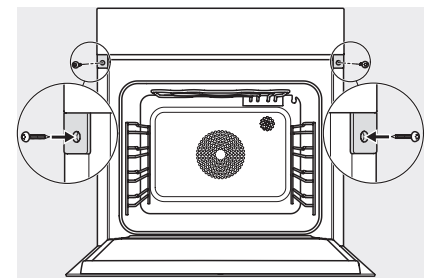

## DGC 7865 HCX Pro

Greeploze combi-stoomoven met aansluiting voor vers water en waterafvoer voor stomen, bakken, braden met draadloze bratometer + HydroClean.

Installation DGC XXL, ESW7x20 installation drawings

ESW7x10, EVS7010, DGC7x6xHCPro, DGC7x6xHCXPro installation drawings

built-in DGC XXL, installation drawing

DGC7x65 connections and ventilation 60cm, installation drawing

built-in DGC XXL build-under, installation drawing

screw joint DGC XXL, installation drawing

DGC7x4x swivel range of the aperture, installation drawings

side view DGC XXL, installation drawings