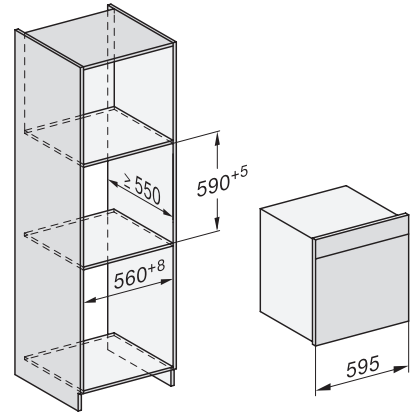

built-in DGC XXL, installation drawing

DGC7x60 connections and ventilation 60cm, installation drawing

built-in DGC XXL build-under, installation drawing

screw joint DGC XXL, installation drawing

DGC7x4x swivel range of the aperture, installation drawings