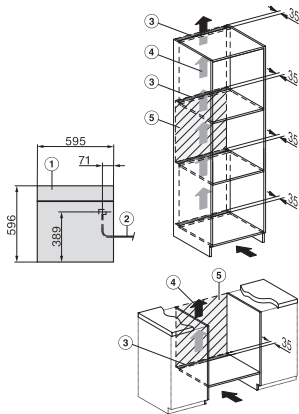

DGC 7860 HCX Pro
 Grepfloze combi-stoomoven
 voor stomen, bakken, braden met draadloze bratometer + HydroClean.

Installation DGC XXL, ESW7x20 installation drawings

ESW7x10, EVS7010, DGC7x6xHCPro, DGC7x6xHCXPro installation drawings

built-in DGC XXL, installation drawing

DGC7x60 connections and ventilation 60cm, installation drawing

built-in DGC XXL build-under, installation drawing

screw joint DGC XXL, installation drawing

DGC7x4x swivel range of the aperture, installation drawings

side view DGC XXL, installation drawings