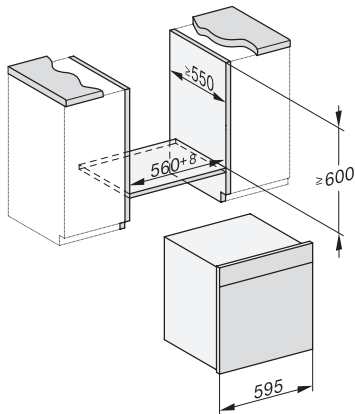

DGC 7860 HCX Pro
 Grepfloze combi-stoomoven
 voor stomen, bakken, braden met draadloze bratometer + HydroClean.

Installation DGC XXL, ESW7x20 installation drawings

ESW7x10, EVS7010, DGC7x6xHCPro, DGC7x6xHCXPro installation drawings

built-in DGC XXL, installation drawing

DGC7x60 connections and ventilation 60cm, installation drawing

built-in DGC XXL build-under, installation drawing

screw joint DGC XXL, installation drawing

DGC7x4x swivel range of the aperture, installation drawings

side view DGC XXL, installation drawings