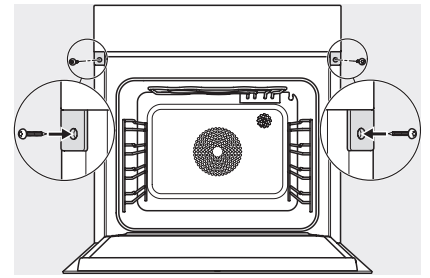

DGC 7860 HCX Pro
 Grepfloze combi-stoomoven
 voor stomen, bakken, braden met draadloze bratometer + HydroClean.

Installation DGC XXL, ESW7x20 installation drawings

ESW7x10, EVS7010, DGC7x6xHCPro, DGC7x6xHCXPro installation drawings

built-in DGC XXL, installation drawing

DGC7x60 connections and ventilation 60cm, installation drawing

built-in DGC XXL build-under, installation drawing

screw joint DGC XXL, installation drawing

DGC7x4x swivel range of the aperture, installation drawings