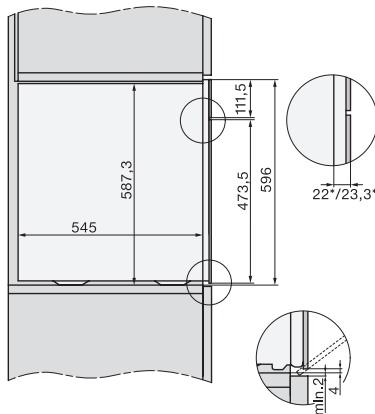

built-in DGC XXL, installation drawing

DGC7x60 connections and ventilation 60cm, installation drawing

built-in DGC XXL build-under, installation drawing

screw joint DGC XXL, installation drawing

DGC7x4x swivel range of the aperture, installation drawings

side view DGC XXL, installation drawings