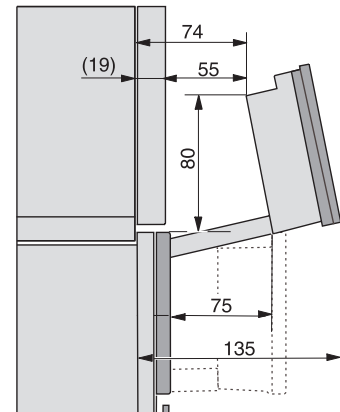

Installation\_DG\_DGM\_DGC\_XL\_ESW7x10\_EVS7010, installation drawings

built-in DG DGM DGC XL build-under, installation drawing

DGC7x4x built-in tall cabinet, installation drawing

DGC7x45 connections and ventilation 45cm, installation drawing

DGC7x4x swivel range of the aperture, installation drawings

screw joint DGC XL, installation drawing

side view DGC XL, installation drawings