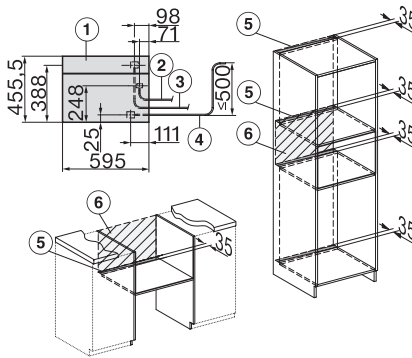

Installation\_DG\_DGM\_DGC\_XL\_ESW7x10\_EVS7010, installation drawings

built-in DG DGM DGC XL build-under, installation drawing

DGC7x4x built-in tall cabinet, installation drawing

DGC7x45 connections and ventilation 45cm, installation drawing

DGC7x4x swivel range of the aperture, installation drawings

screw joint DGC XL, installation drawing

side view DGC XL, installation drawings