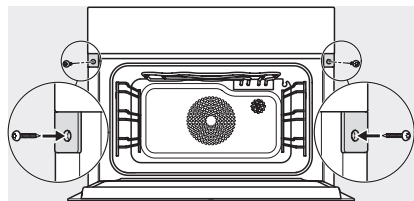

## DGC 7845 HCX Pro

Greeploze compacte combi-stoomoven met toe- en afvoeraansluiting voor water voor stomen, bakken, braden met draadloze bratometer + HydroClean.

Installation DG, DGM, DGC XL, ESW7x20 installation drawings

Installation\_DG\_DGM\_DGC\_XL\_ESW7x10\_EVS7010, installation drawings

built-in DG DGM DGC XL build-under, installation drawing

DGC7x4x built-in tall cabinet, installation drawing

DGC7x45 connections and ventilation 45cm, installation drawing

DGC7x4x swivel range of the aperture, installation drawings

screw joint DGC XL, installation drawing

side view DGC XL, installation drawings