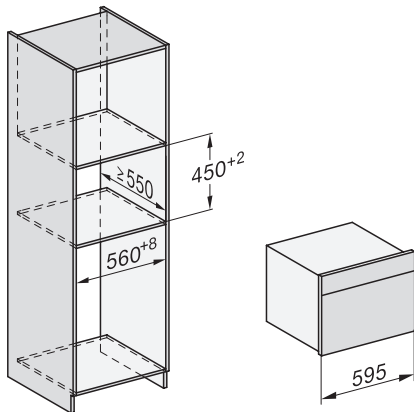

Installation\_DG\_DGM\_DGC\_XL\_ESW7x10\_EVS7010, installation drawings

built-in DG DGM DGC XL build-under, installation drawing

DGC7x4x built-in tall cabinet, installation drawing

DGC7x45 connections and ventilation 45cm, installation drawing

DGC7x4x swivel range of the aperture, installation drawings

screw joint DGC XL, installation drawing

side view DGC XL, installation drawings