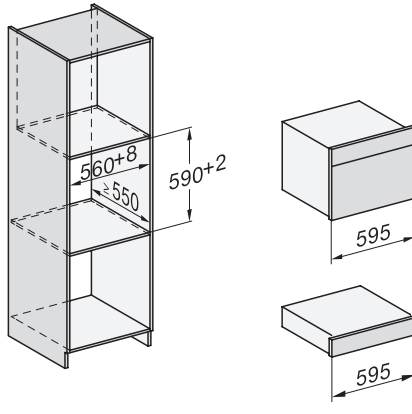

Installation DG, DGM, DGC XL, ESW7x10, EVS7010, installation drawings