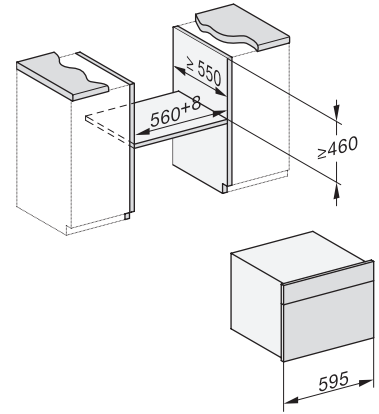

DGC 7840 HCX Pro

Greeploze compacte combi-stoomoven

voor stomen, bakken, braden met draadloze bratometer + HydroClean.

Installation DG, DGM, DGC XL, ESW7x20 installation drawings

Installation DG, DGM, DGC XL, ESW7x10, EVS7010, installation drawings

built-in DG, DGM, DGC XL build-under, installation drawing

DGC7x4x built-in tall cabinet, installation drawing

DGC7x40 connections and ventilation 45cm, installation drawing

DGC7x4x swivel range of the aperture, installation drawings