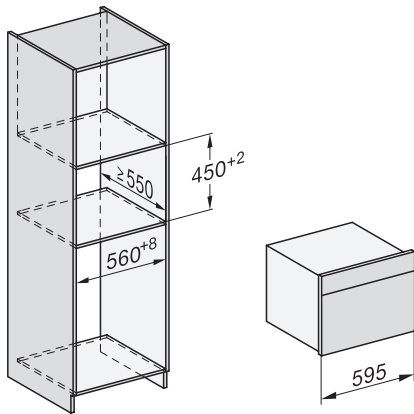

built-in DG, DGM, DGC XL build-under, installation drawing

DGC7x4x built-in tall cabinet, installation drawing

DGC7x40 connections and ventilation 45cm, installation drawing

DGC7x4x swivel range of the aperture, installation drawings