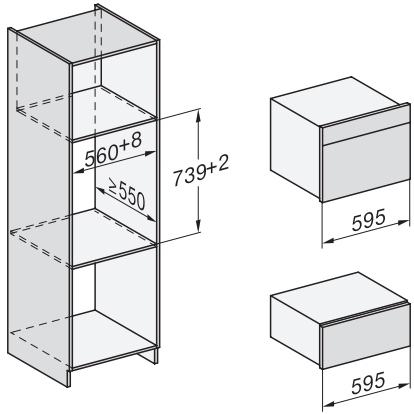

DGC 7840 HCX Pro

Greeploze compacte combi-stoomoven

voor stomen, bakken, braden met draadloze bratometer + HydroClean.

Installation DG, DGM, DGC XL, ESW7x20 installation drawings