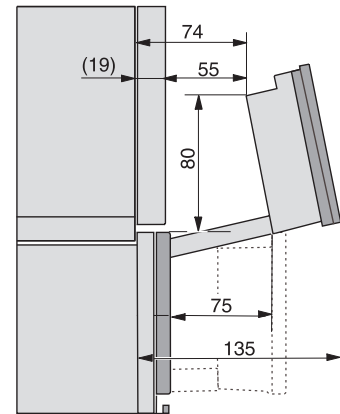

built-in DG, DGM, DGC XL build-under, installation drawing

DGC7x4x built-in tall cabinet, installation drawing

DGC7x40 connections and ventilation 45cm, installation drawing

DGC7x4x swivel range of the aperture, installation drawings

screw joint DGC XL, installation drawing

side view DGC XL, installation drawings