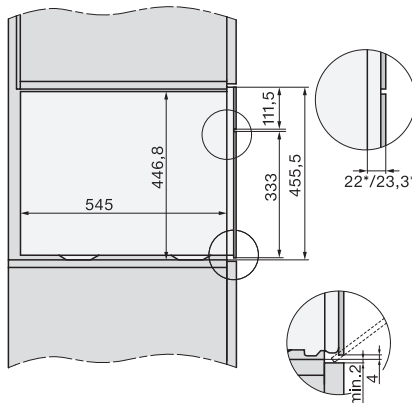

built-in DG, DGM, DGC XL build-under, installation drawing

DGC7x4x built-in tall cabinet, installation drawing

DGC7x40 connections and ventilation 45cm, installation drawing

DGC7x4x swivel range of the aperture, installation drawings

screw joint DGC XL, installation drawing

side view DGC XL, installation drawings