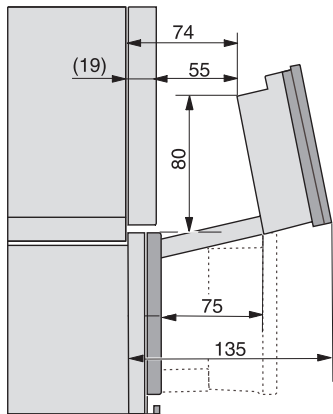

ESW7x10, EVS7010, DGC7x6xHCPro, DGC7x6xHCXPro installation drawings

built-in DGC XXL, installation drawing

DGC7x65 connections and ventilation 60cm, installation drawing

built-in DGC XXL build-under, installation drawing

screw joint DGC XXL, installation drawing

DGC7x4x swivel range of the aperture, installation drawings

side view DGC XXL, installation drawings