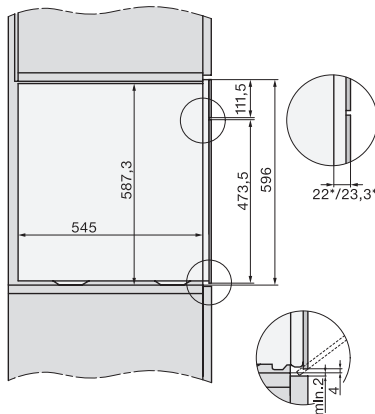

ESW7x10, EVS7010, DGC7x6xHCPro, DGC7x6xHCXPro installation drawings

built-in DGC XXL, installation drawing

DGC7x65 connections and ventilation 60cm, installation drawing

built-in DGC XXL build-under, installation drawing

screw joint DGC XXL, installation drawing

DGC7x4x swivel range of the aperture, installation drawings

side view DGC XXL, installation drawings