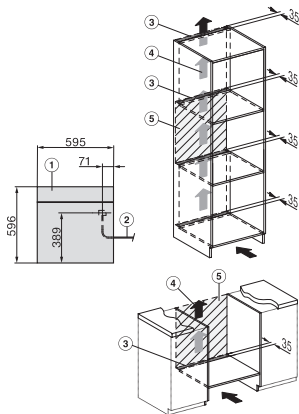

DGC 7460 HCX Pro
 Greeploze combi-stoomoven
 voor stomen, bakken, braden met connectiviteit + Hydroclean.

Installation DGC XXL, ESW7x20 installation drawings

ESW7x10, EVS7010, DGC7x6xHCPro, DGC7x6xHCXPro installation drawings

built-in DGC XXL, installation drawing

DGC7x60 connections and ventilation 60cm, installation drawing

built-in DGC XXL build-under, installation drawing

screw joint DGC XXL, installation drawing

DGC7x4x swivel range of the aperture, installation drawings

side view DGC XXL, installation drawings