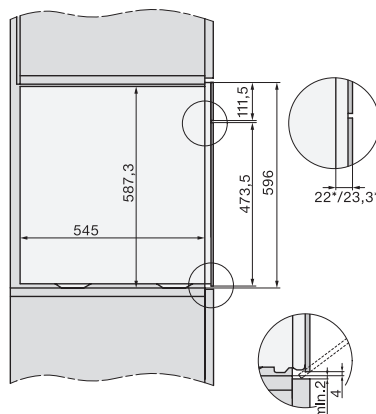

built-in DGC XXL, installation drawing

DGC7x60 connections and ventilation 60cm, installation drawing

built-in DGC XXL build-under, installation drawing

screw joint DGC XXL, installation drawing

DGC7x4x swivel range of the aperture, installation drawings

side view DGC XXL, installation drawings