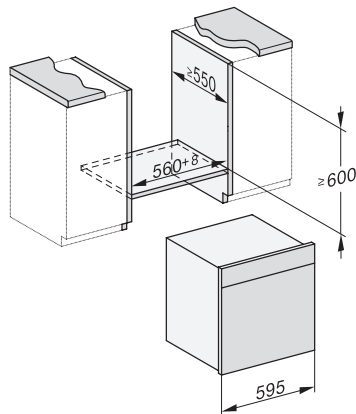

DGC 7460 HCX Pro
 Greeploze combi-stoomoven
 voor stomen, bakken, braden met connectiviteit + Hydroclean.

Installation DGC XXL, ESW7x20 installation drawings

ESW7x10, EVS7010, DGC7x6xHCPro, DGC7x6xHCXPro installation drawings

built-in DGC XXL, installation drawing

DGC7x60 connections and ventilation 60cm, installation drawing

built-in DGC XXL build-under, installation drawing

screw joint DGC XXL, installation drawing

DGC7x4x swivel range of the aperture, installation drawings

side view DGC XXL, installation drawings