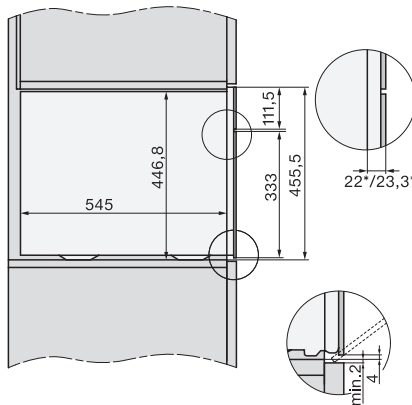

Installation_DG_DGM_DGC_XL_ESW7x10_EV57010, installation drawings

built-in DG DGM DGC XL build-under, installation drawing

DGC7x4x built-in tall cabinet, installation drawing

DGC7x45 connections and ventilation 45cm, installation drawing

DGC7x4x swivel range of the aperture, installation drawings

screw joint DGC XL, installation drawing

side view DGC XL, installation drawings