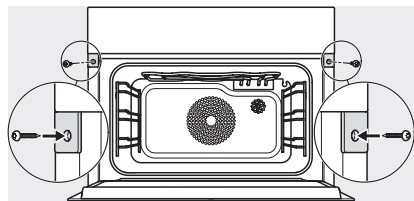

DGC 7445 HCX Pro

Greeploze compacte combi-stoomoven met toe- en afvoeraansluiting voor water voor stomen, bakken, braden met connectiviteit + Hydroclean.

Installation DG, DGM, DGC XL, ESW7x20 installation drawings

Installation_DG_DGM_DGC_XL_ESW7x10_EV57010, installation drawings

built-in DG DGM DGC XL build-under, installation drawing

DGC7x4x built-in tall cabinet, installation drawing

DGC7x45 connections and ventilation 45cm, installation drawing

DGC7x4x swivel range of the aperture, installation drawings

screw joint DGC XL, installation drawing

side view DGC XL, installation drawings