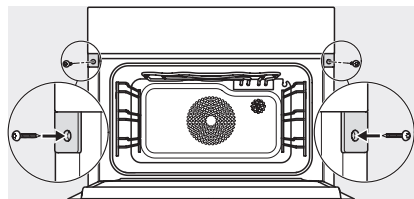

built-in DG DGM DGC XL build-under, installation drawing

DGC7x4x built-in tall cabinet, installation drawing

DGC7x40 connections and ventilation 45cm, installation drawing

DGC7x4x swivel range of the aperture, installation drawings

screw joint DGC XL, installation drawing

side view DGC XL, installation drawings