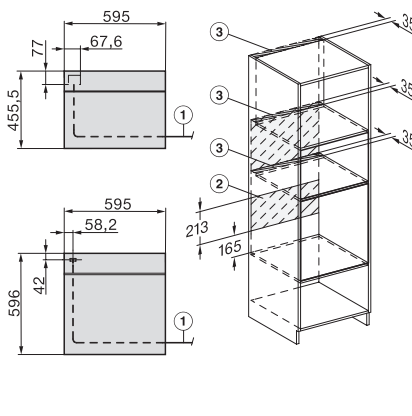

H 7860 BPX

Greeploze oven

Perfect te combineren design met bratometer en BrilliantLight.

installation H7000 XL, installation drawing

side view H7000 XL, installation drawings

built-in H7000 XL, installation drawing

Installation H7000 XL underframe, installation drawings

Installation H7000 BM XL, installation drawings

side view H7000 XL build-under, installation drawing

side view Kombi BM XL, installation drawings

Installation Kombi BM XL, installation drawings