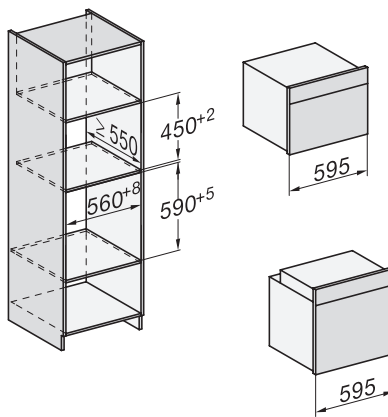

Installation H7000 BM XL, installation drawings