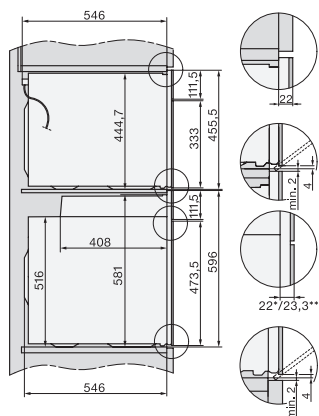

H 7860 BPX

Greeploze oven

Perfect te combineren design met bratometer en BrilliantLight.

installation H7000 XL, installation drawing

side view H7000 XL, installation drawings

built-in H7000 XL, installation drawing

Installation H7000 XL underframe, installation drawings

Installation H7000 BM XL, installation drawings

side view H7000 XL build-under, installation drawing

side view Kombi BM XL, installation drawings

Installation Kombi BM XL, installation drawings