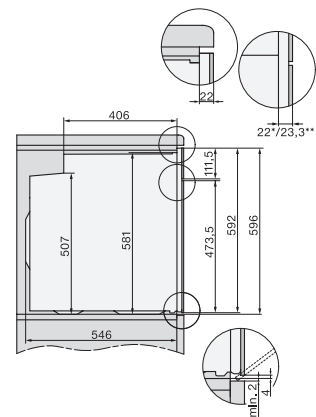

H 7860 BPX

Greeploze oven

Perfect te combineren design met bratometer en BrilliantLight.

installation H7000 XL, installation drawing

side view H7000 XL, installation drawings

built-in H7000 XL, installation drawing

Installation H7000 XL underframe, installation drawings

Installation H7000 BM XL, installation drawings

side view H7000 XL build-under, installation drawing

side view Kombi BM XL, installation drawings

Installation Kombi BM XL, installation drawings