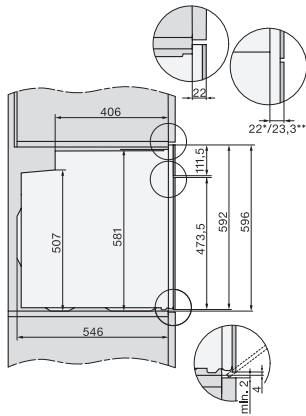

H 7860 BPX

Greeploze oven

Perfect te combineren design met bratometer en BrilliantLight.

installation H7000 XL, installation drawing

side view H7000 XL, installation drawings

built-in H7000 XL, installation drawing