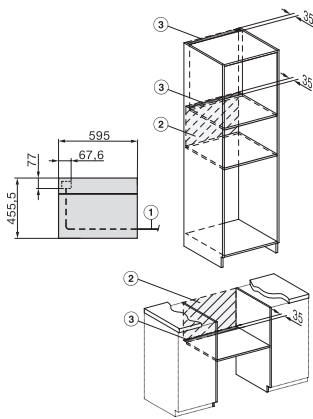

H 7840 BMX

Greeploze compacte oven met geïntegreerde magnetron

Perfect te combineren design met automatische programma's en bratometer.

side view H7000 BM, installation drawings

built-in H7000 BM, installation drawing

built-in H7000 BM build-under, installation drawings

installation H7000 BM, installation drawing

Installation H7000 BM XL, installation drawings

side view H7000 BM build-under, installation drawings

side view Kombi BM XL, installation drawings