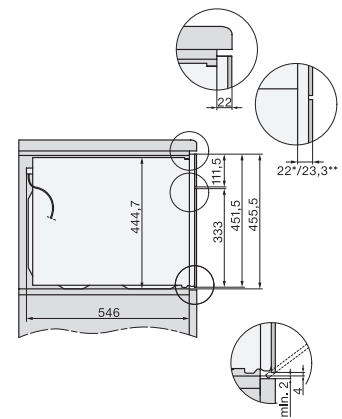

H 7840 BMX

Greeploze compacte oven met geïntegreerde magnetron

Perfect te combineren design met automatische programma's en bratometer.

side view H7000 BM, installation drawings

built-in H7000 BM, installation drawing

built-in H7000 BM build-under, installation drawings

installation H7000 BM, installation drawing

Installation H7000 BM XL, installation drawings

side view H7000 BM build-under, installation drawings

side view Kombi BM XL, installation drawings