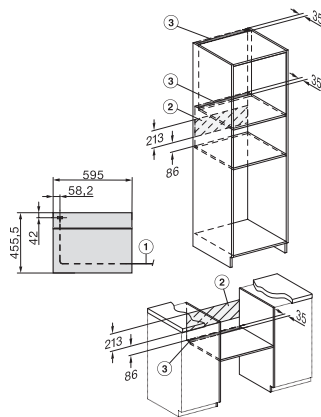

H 7840 BPX

Greeploze compacte oven

Perfect te combineren design met bratometer en BrilliantLight.

side view H7000 M, installation drawings

built-in H7000 M, installation drawing

built-in H7000 M build-under, installation drawing

Installation H7000 M, installation drawing

side view H7000 M build-under, installation drawings