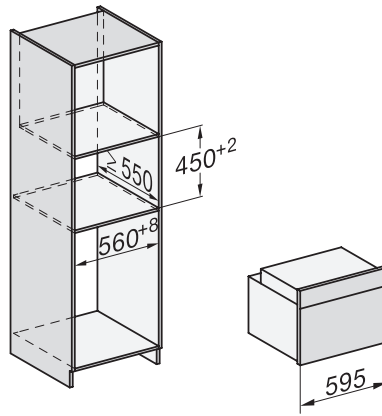

H 7840 BPX

Greeploze compacte oven

Perfect te combineren design met bratometer en BrilliantLight.

side view H7000 M, installation drawings

built-in H7000 M, installation drawing

built-in H7000 M build-under, installation drawing