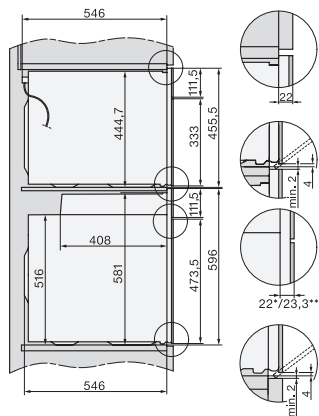

## H 7464 BPX

Greeploze oven

Perfect te combineren design met bratometer en LED-verlichting.

installation H7000 XL, installation drawing

side view H7000 XL, installation drawings

built-in H7000 XL, installation drawing

Installation H7000 XL underframe, installation drawings

Installation H7000 BM XL, installation drawings

side view H7000 XL build-under, installation drawing

side view Kombi BM XL, installation drawings

Installation Kombi BM XL, installation drawings