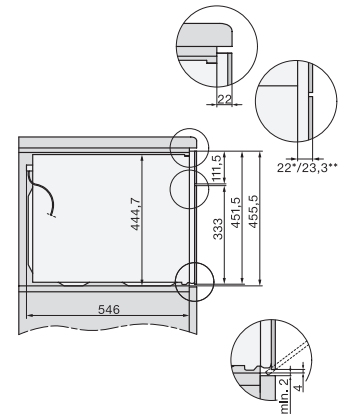

H 7440 BMX

Greeploze compacte oven met geïntegreerde magnetron

Perfect te combineren design met automatische en combinatieprogramma's.

side view H7000 BM, installation drawings

built-in H7000 BM, installation drawing

built-in H7000 BM build-under, installation drawings

installation H7000 BM, installation drawing

Installation H7000 BM XL, installation drawings

side view H7000 BM build-under, installation drawings

side view Kombi BM XL, installation drawings