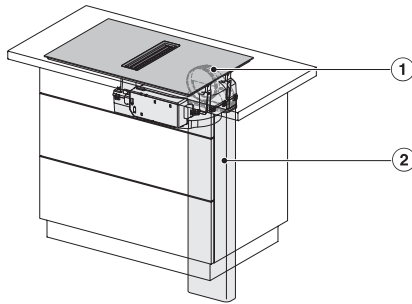

KMDA 7876 FL-A 125 Gala Ed
Inductiekookplaat met afzuiging
MattFinish met 2 extra grote PowerFlex XL-kookzones, geschikt voor luchtafvoer

KMDA7676FL, KMDA7876FL – Installation variant 11 Exhaust air – drawing

KMDA7676FL, KMDA7876FL – Installation variant 12 Exhaust air – drawing

KMDA7676FL/FR, KMDA7876FL/FR, Exhaust air (Installation drawing)