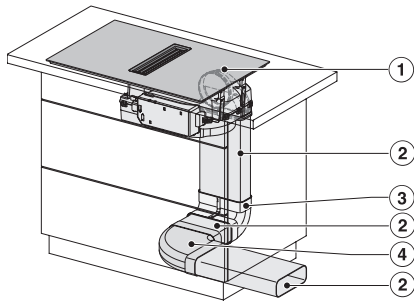

KMDA7676FL, KMDA7876FL – Side view flush+X – Installation drawing

KMDA7676FL, KMDA7876FL – Side view lying on top, Plug&Play – Installation drawing

KMDA7676FL, KMDA7876FL – Side view lying on top+X, Plug&Play – Installation drawing

KMDA7676FL, KMDA7876FL – Side view flush, Plug&Play – Installation drawing

KMDA 7876 FL-A 125 Gala Ed
 Inductiekookplaat met afzuiging
 MattFinish met 2 extra grote PowerFlex XL-kookzones, geschikt voor luchtafvoer

KMDA7676FL, KMDA7876FL – Side view flush+X, Plug&Play – Installation drawing

KMDA7676FL, KMDA7876FL – Installation variant 1 Basis -drawing

KMDA7676FL, KMDA7876FL – Installation variant 2 Basis -drawing