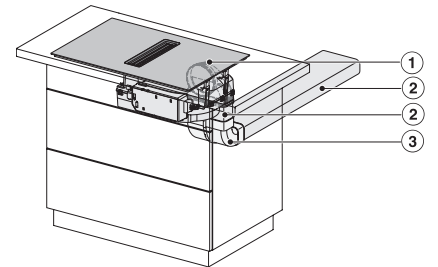

KMDA7676FL, KMDA7876FL – Side view flush+X – Installation drawing

KMDA7676FL, KMDA7876FL – Side view lying on top, Plug&Play – Installation drawing

KMDA7676FL, KMDA7876FL – Side view lying on top+X, Plug&Play – Installation drawing

KMDA7676FL, KMDA7876FL – Side view flush, Plug&Play – Installation drawing

KMDA 7876 FL-A 125 Gala Ed
 Inductiekookplaat met afzuiging
 MattFinish met 2 extra grote PowerFlex XL-kookzones, geschikt voor luchtafvoer

KMDA7676FL, KMDA7876FL – Side view flush+X, Plug&Play – Installation drawing

KMDA7676FL, KMDA7876FL – Installation variant 1 Basis -drawing

KMDA7676FL, KMDA7876FL – Installation variant 2 Basis -drawing