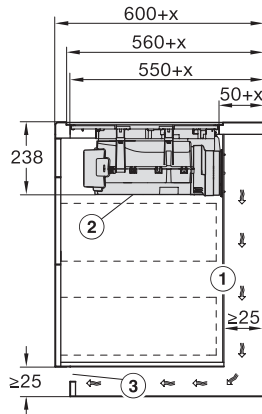

KMDA7676FL, KMDA7876FL – Side view lying on top – Installation drawing

KMDA7676FL, KMDA7876FL – Side view lying on top+X – Installation drawing

KMDA7676FL, KMDA7876FL – Side view flush – Installation drawing

KMDA 7676 FL-U BlackPerfection  
 Inductiekookplaten met werkbladafzuiging  
 met 2 extra grote PowerFlex XL-kookzones voor luchtcirculatie

KMDA7676FL, KMDA7876FL – Side view flush+X – Installation drawing

KMDA7676FL, KMDA7876FL – Side view lying on top, Plug&Play – Installation drawing

KMDA7676FL, KMDA7876FL – Side view lying on top+X, Plug&Play – Installation drawing

KMDA7676FL, KMDA7876FL – Side view flush, Plug&Play – Installation drawing