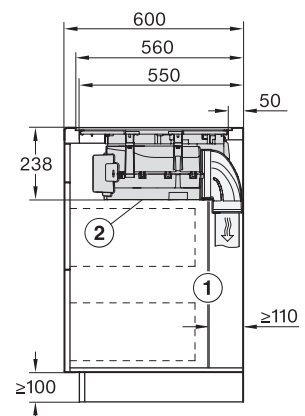

Afmeting buitenkant van de uitsparing in mm (breedte) bij naadloos aansluitende inbouw	804
--	-----

Afmeting buitenkant van de uitsparing in mm (diepte) bij naadloos aansluitende inbouw	524
---	-----

Totale aansluitwaarde in kW	7,50
-----------------------------	------

KMDA7676FL-U BlackPerfection, KMDA7876FL-U – flush installation, drilling template, Installation depth 20 cm

KMDA7676FL-U, KMDA7876FL-U – surface installation, drilling template, Installation drawing

KMDA7676FL-U, KMDA7876FL-U – surface installation, 21 cm, drilling template, Installation drawing

KMDA7676FL-U, KMDA7876FL-U – flush installation, drilling template, Installation depth 21 cm, Installation drawing

KMDA7676FL, KMDA7876FL – Installation drawing

KMDA7676FL, KMDA7876FL – flush – Installation drawing

KMDA7676FL, KMDA7876FL – Side view lying on top – Installation drawing

KMDA7676FL, KMDA7876FL – Side view lying on top+X – Installation drawing

KMDA7676FL, KMDA7876FL – Side view flush – Installation drawing