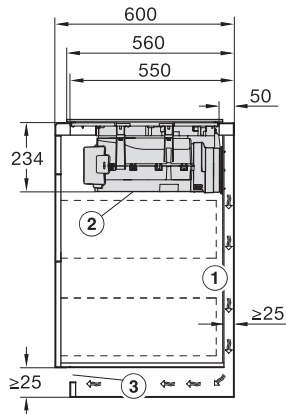

KMDA7676FL-U, KMDA7876FL-U – flush installation, drilling template, Installation depth 21 cm, Installation drawing

KMDA7676FL, KMDA7876FL – Installation drawing

KMDA7676FL, KMDA7876FL – flush – Installation drawing

KMDA7676FL, KMDA7876FL – Side view lying on top – Installation drawing

KMDA7676FL, KMDA7876FL – Side view lying on top+X – Installation drawing

KMDA7676FL, KMDA7876FL – Side view flush – Installation drawing

KMDA7676FL, KMDA7876FL – Side view lying on top, Plug&Play – Installation drawing

KMDA7676FL, KMDA7876FL – Side view lying on top+X, Plug&Play – Installation drawing

KMDA7676FL, KMDA7876FL – Side view flush, Plug&Play – Installation drawing