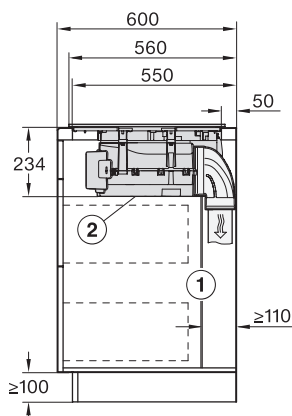

Afmeting buitenkant van de uitsparing in mm (breedte) bij naadloos aansluitende inbouw	804
--	-----

Afmeting buitenkant van de uitsparing in mm (diepte) bij naadloos aansluitende inbouw	524
---	-----

Totale aansluitwaarde in kW	7,50
-----------------------------	------

KMDA7676FL-U BlackPerfection, KMDA7876FL-U – flush installation, drilling template, Installation depth 20 cm

KMDA7676FL-U, KMDA7876FL-U – surface installation, drilling template, Installation drawing

KMDA7676FL-U, KMDA7876FL-U – surface installation, 21 cm, drilling template, Installation drawing

KMDA7676FL-U, KMDA7876FL-U – flush installation, drilling template, Installation depth 21 cm, Installation drawing

KMDA7676FL, KMDA7876FL – Installation drawing

KMDA7676FL, KMDA7876FL – flush – Installation drawing

KMDA7676FL, KMDA7876FL – Side view lying on top – Installation drawing

KMDA7676FL, KMDA7876FL – Side view lying on top+X – Installation drawing

KMDA7676FL, KMDA7876FL – Side view flush – Installation drawing