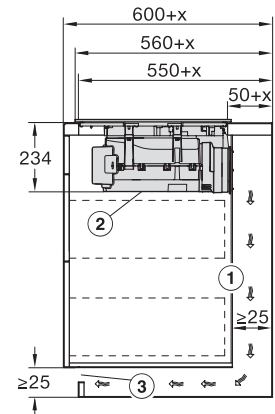

Afmeting buitenkant van de uitsparing in mm (breedte) bij naadloos aansluitende inbouw	804
--	-----

Afmeting buitenkant van de uitsparing in mm (diepte) bij naadloos aansluitende inbouw	524
---	-----

Totale aansluitwaarde in kW	7,50
-----------------------------	------

KMDA7676FL-U, KMDA7876FL-U – flush installation, drilling template, Installation depth 21 cm, Installation drawing

KMDA7676FL, KMDA7876FL – Installation drawing

KMDA7676FL, KMDA7876FL – flush – Installation drawing

KMDA7676FL, KMDA7876FL – Side view lying on top – Installation drawing

KMDA7676FL, KMDA7876FL – Side view lying on top+X – Installation drawing

KMDA7676FL, KMDA7876FL – Side view flush – Installation drawing

KMDA7676FL, KMDA7876FL – Side view lying on top, Plug&Play – Installation drawing

KMDA7676FL, KMDA7876FL – Side view lying on top+X, Plug&Play – Installation drawing

KMDA7676FL, KMDA7876FL – Side view flush, Plug&Play – Installation drawing