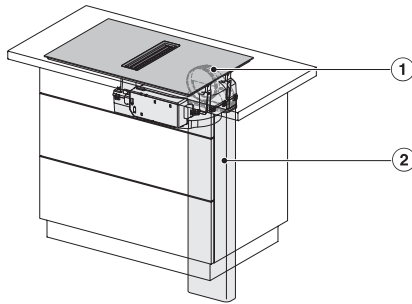

KMDA7676FL, KMDA7876FL – Side view flush – Installation drawing

KMDA7676FL, KMDA7876FL – Side view flush+X – Installation drawing

KMDA7676FL, KMDA7876FL – Side view lying on top, Plug&Play – Installation drawing

KMDA7676FL, KMDA7876FL – Side view lying on top+X, Plug&Play – Installation drawing

KMDA7676FL, KMDA7876FL – Side view flush, Plug&Play – Installation drawing

KMDA 7676 FL-A BlackPerfection  
 Inductiekookplaten met werkbladafzuiging  
 met 2 extra grote PowerFlex XL-kookzones voor luchtafvoer

KMDA7676FL, KMDA7876FL – Side view flush+X, Plug&Play – Installation drawing

KMDA7676FL, KMDA7876FL – Installation variant 1 Basis -drawing

KMDA7676FL, KMDA7876FL – Installation variant 2 Basis – drawing