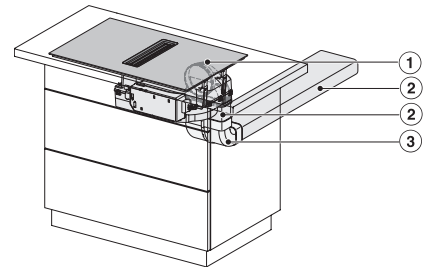

KMDA7676FL, KMDA7876FL – Side view flush – Installation drawing

KMDA7676FL, KMDA7876FL – Side view flush+X – Installation drawing

KMDA7676FL, KMDA7876FL – Side view lying on top, Plug&Play – Installation drawing

KMDA7676FL, KMDA7876FL – Side view lying on top+X, Plug&Play – Installation drawing

KMDA7676FL, KMDA7876FL – Side view flush, Plug&Play – Installation drawing

KMDA 7676 FL-A BlackPerfection  
 Inductiekookplaten met werkbladafzuiging  
 met 2 extra grote PowerFlex XL-kookzones voor luchtafvoer

KMDA7676FL, KMDA7876FL – Side view flush+X, Plug&Play – Installation drawing

KMDA7676FL, KMDA7876FL – Installation variant 1 Basis -drawing

KMDA7676FL, KMDA7876FL – Installation variant 2 Basis – drawing