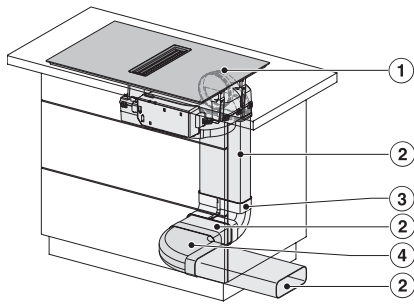

KMDA7676FL, KMDA7876FL – Side view flush – Installation drawing

KMDA7676FL, KMDA7876FL – Side view flush+X – Installation drawing

KMDA7676FL, KMDA7876FL – Side view lying on top, Plug&Play – Installation drawing

KMDA7676FL, KMDA7876FL – Side view lying on top+X, Plug&Play – Installation drawing

KMDA7676FL, KMDA7876FL – Side view flush, Plug&Play – Installation drawing

KMDA 7676 FL-A BlackPerfection  
 Inductiekookplaten met werkbladafzuiging  
 met 2 extra grote PowerFlex XL-kookzones voor luchtafvoer

KMDA7676FL, KMDA7876FL – Side view flush+X, Plug&Play – Installation drawing

KMDA7676FL, KMDA7876FL – Installation variant 1 Basis -drawing

KMDA7676FL, KMDA7876FL – Installation variant 2 Basis – drawing