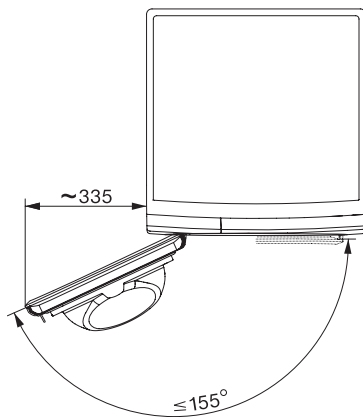

TSL683WP 125 Gala Edition

T1 warmtepompdroger:

Met SteamFinish en DryCare 40 voor een behoedzame wasbehandeling.

T1 installation drawing, fascia 5 degree, measures in mm

T1 drawing, fascia 5 degree, measures in mm

T1 drawing, fascia 5 degree, with porthole, measures in mm

T1 drawing, fascia 5 degree, measures in mm