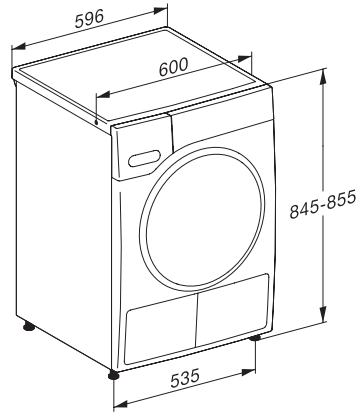

TSL683WP 125 Gala Edition

T1 warmtepompdroger:

Met SteamFinish en DryCare 40 voor een behoedzame wasbehandeling.

T1 installation drawing, fascia 5 degree, measures in mm

T1 drawing, fascia 5 degree, measures in mm

T1 drawing, fascia 5 degree, with porthole, measures in mm

T1 drawing, fascia 5 degree, measures in mm