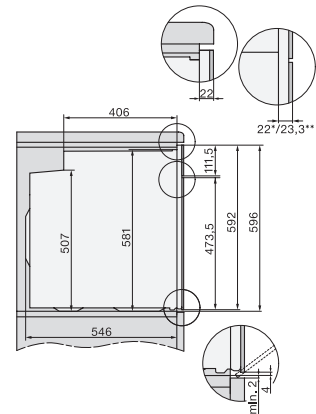

H 2761-1 B 125 Edition

Oven

in rvs design met AirFry-functie, netwerkmogelijkheid en PerfectClean.

installation H7000 XL, installation drawing

side view H7000 XL, installation drawings

built-in H7000 XL, installation drawing

H226x-1B/BP/E/EP/I/IP, H2x6xB/BP, H7x6xB/BP/BPX, H7x64B/BP, H7x60B/BP installation drawings

DG2740, DG7140, DGM7340, H2760B/BP, H7140BM, H7x64B/BP, H7x60B/BP installation drawings

side view H7000 XL build-under, installation drawing