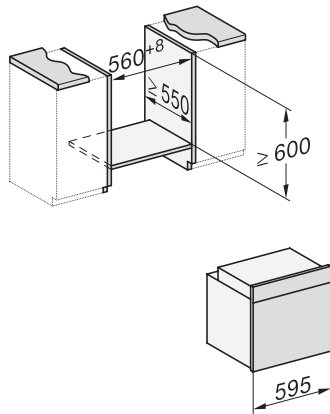

H 2761-1 B 125 Edition

Oven

in rvs design met AirFry-functie, netwerkmogelijkheid en PerfectClean.

installation H7000 XL, installation drawing

side view H7000 XL, installation drawings

built-in H7000 XL, installation drawing

H226x-1B/BP/E/EP/I/IP, H2x6xB/BP, H7x6xB/BP/BPX, H7x64B/BP, H7x60B/BP installation drawings

DG2740, DG7140, DGM7340, H2760B/BP, H7140BM, H7x64B/BP, H7x60B/BP installation drawings

side view H7000 XL build-under, installation drawing