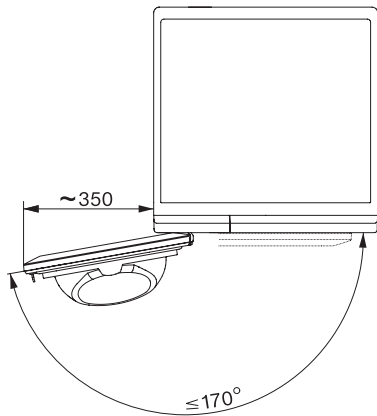

TEL695WP 125 Gala Edition

T1 warmtepompdroger:

Met SteamFinish en DryCare 40 voor een behoedzame wasbehandeling.

T1 installation drawing, slanted facia or straight facia, measures in mm

T1 drawing, slanted facia or straight facia, measures in mm

T1 drawing, slanted facia or straight facia, with porthole, measures in mm

T1 drawing, slanted facia or straight facia, measures in mm