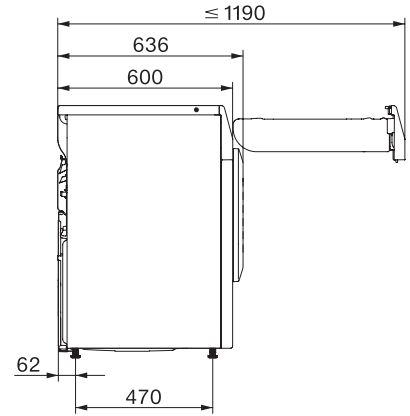

TEL695WP 125 Gala Edition

T1 warmtepompdroger:

Met SteamFinish en DryCare 40 voor een behoedzame wasbehandeling.

T1 installation drawing, slanted facia or straight facia, measures in mm

T1 drawing, slanted facia or straight facia, measures in mm

T1 drawing, slanted facia or straight facia, with porthole, measures in mm

T1 drawing, slanted facia or straight facia, measures in mm