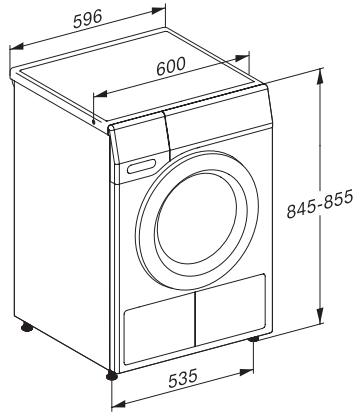

TCL690WP 125 Gala Edition

T1 warmtepompdroger:

Met SteamFinish en DryCare 40 voor een behoedzame wasbehandeling.

T1 installation drawing, slanted facia or straight facia, measures in mm

T1 drawing, slanted facia or straight facia, measures in mm

T1 drawing, slanted facia or straight facia, with porthole, measures in mm

T1 drawing, slanted facia or straight facia, measures in mm