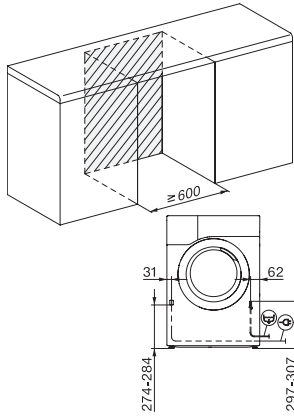

TCL690WP 125 Gala Edition

T1 warmtepompdroger:

Met SteamFinish en DryCare 40 voor een behoedzame wasbehandeling.

T1 installation drawing, slanted facia or straight facia, measures in mm

T1 drawing, slanted facia or straight facia, measures in mm

T1 drawing, slanted facia or straight facia, with porthole, measures in mm

T1 drawing, slanted facia or straight facia, measures in mm