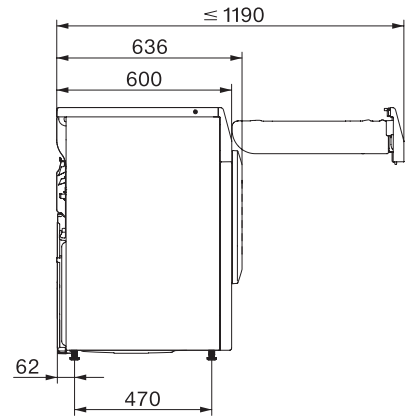

TCL690WP 125 Gala Edition

T1 warmtepompdroger:

Met SteamFinish en DryCare 40 voor een behoedzame wasbehandeling.

T1 installation drawing, slanted facia or straight facia, measures in mm

T1 drawing, slanted facia or straight facia, measures in mm

T1 drawing, slanted facia or straight facia, with porthole, measures in mm

T1 drawing, slanted facia or straight facia, measures in mm