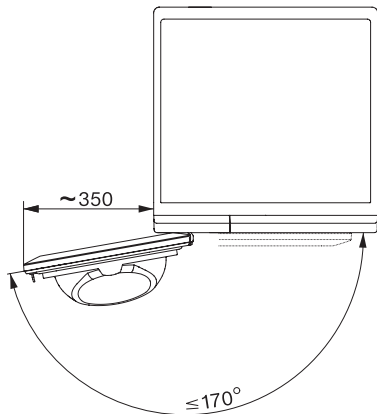

TCL690WP 125 Gala Edition

T1 warmtepompdroger:

Met SteamFinish en DryCare 40 voor een behoedzame wasbehandeling.

T1 installation drawing, slanted facia or straight facia, measures in mm

T1 drawing, slanted facia or straight facia, measures in mm

T1 drawing, slanted facia or straight facia, with porthole, measures in mm

T1 drawing, slanted facia or straight facia, measures in mm