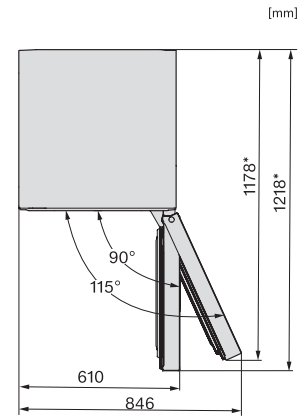

KFN4375DD, KFN4395DD, KFN4393FD, KFN4393D,
KFN4377DD, KS4383ED, K4373ED, FN4312E, top view (footnote*)