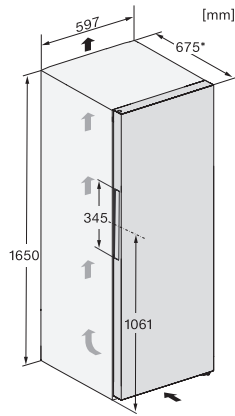

Meegeleverde accessoires

Eierrek

•

K 4343 DD
Vrijstaande koelkast
met DailyFresh, DynaCool en ComfortClean in greeploos design.

K4343DD, K4343FD, K4343ED, installation (footnote*)
(installation drawings)

K4343DD, K4343FD, K4343ED, FN4342E, FN4342D,
installation sketch (footnote*) (installation drawings)