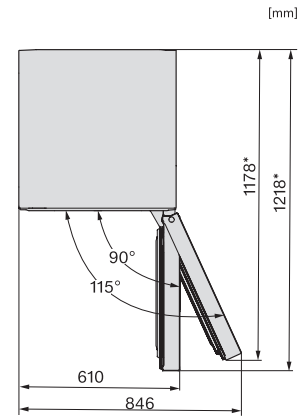

Meegeleverde accessoires

Eierrek

•

K 4343 DD
Vrijstaande koelkast
met DailyFresh, DynaCool en ComfortClean in greeploos design.

K4343DD, K4343FD, K4343ED, installation (footnote*)
(installation drawings)

K4343DD, K4343FD, K4343ED, FN4342E, FN4342D,
installation sketch (footnote*) (installation drawings)