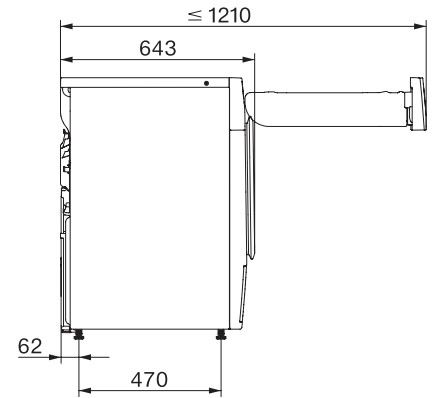

TSC663WP 125 Edition

T1 varmtepompdrøger:

8 kg | DirectSensor | DryCare 40 | Miele@home | EcoDry

T1 installation drawing, facia 5 degree, measures in mm

T1 drawing, facia 5 degree, measures in mm

T1 drawing, facia 5 degree, with porthole, measures in mm

T1 drawing, facia 5 degree, without porthole, measures in mm