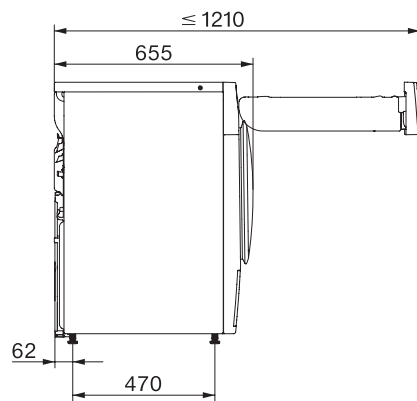

TSC663WP 125 Edition

T1 varmtepompdrøger:

8 kg | DirectSensor | DryCare 40 | Miele@home | EcoDry

T1 installation drawing, facia 5 degree, measures in mm

T1 drawing, facia 5 degree, measures in mm

T1 drawing, facia 5 degree, with porthole, measures in mm

T1 drawing, facia 5 degree, without porthole, measures in mm