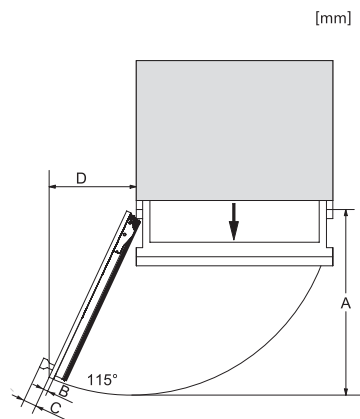

KFP3005ed/cs, KFP3004ed/cs, Front panel, Front
dimensions, MasterCool II, installation drawings

Sideview, MasterCool, Sketch

Side-by-Side, MasterCool, footnote, installation drawings

F2802Vi, F2812Vi, F2813Vi, F2812SF, F2801Vi, F2811Vi,
F2811SF, installation, MasterCool, installation drawings

Opening angle 90°/115°, right side stop, MasterCool
(Sketch) with footnote