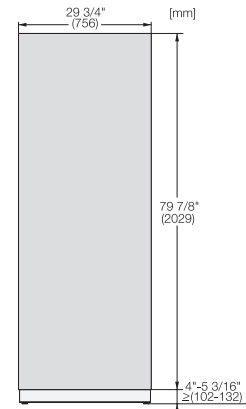

F 2813 Vi
MasterCool-diepvrieskast
voor topdesign en -techniek in groot formaat.

Side-by-side, MasterCool, without partition wall, with heating mat (Sketch) (with footnote)

F2812Vi, F2813Vi, F2802Vi, F2811Vi, F2801Vi,
MasterCool, inner space, installation drawings