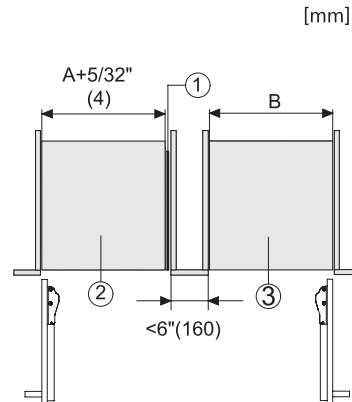

F 2813 Vi
MasterCool-diepvrieskast
voor topdesign en -techniek in groot formaat.

Side-by-side, MasterCool, without partition wall, with heating mat (Sketch) (with footnote)

F2812Vi, F2813Vi, F2802Vi, F2811Vi, F2801Vi,
MasterCool, inner space, installation drawings

KFP3005ed/cs, KFP3004ed/cs, Front panel, Front
dimensions, MasterCool II, installation drawings

Sideview, MasterCool, Sketch

Side-by-Side, MasterCool, footnote, installation drawings

F2802Vi, F2812Vi, F2813Vi, F2812SF, F2801Vi, F2811Vi,
F2811SF, installation, MasterCool, installation drawings