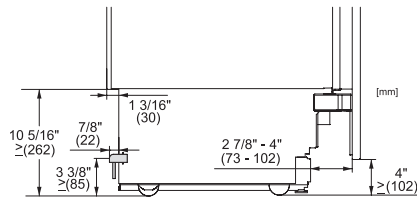

F 2813 Vi
MasterCool-diepvrieskast
voor topdesign en -techniek in groot formaat.

Side-by-side, MasterCool, without partition wall, with heating mat (Sketch) (with footnote)

F2812Vi, F2813Vi, F2802Vi, F2811Vi, F2801Vi,
MasterCool, inner space, installation drawings

KFP3005ed/cs, KFP3004ed/cs, Front panel, Front
dimensions, MasterCool II, installation drawings

Sideview, MasterCool, Sketch

Side-by-Side, MasterCool, footnote, installation drawings

F2802Vi, F2812Vi, F2813Vi, F2812SF, F2801Vi, F2811Vi,
F2811SF, installation, MasterCool, installation drawings