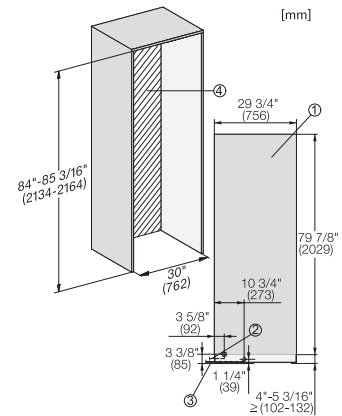

F 2813 Vi
MasterCool-diepvrieskast
voor topdesign en -techniek in groot formaat.

Side-by-side, MasterCool, without partition wall, with heating mat (Sketch) (with footnote)

F2812Vi, F2813Vi, F2802Vi, F2811Vi, F2801Vi,
MasterCool, inner space, installation drawings

KFP3005ed/cs, KFP3004ed/cs, Front panel, Front
dimensions, MasterCool II, installation drawings

Sideview, MasterCool, Sketch

Side-by-Side, MasterCool, footnote, installation drawings

F2802Vi, F2812Vi, F2813Vi, F2812SF, F2801Vi, F2811Vi,
F2811SF, installation, MasterCool, installation drawings