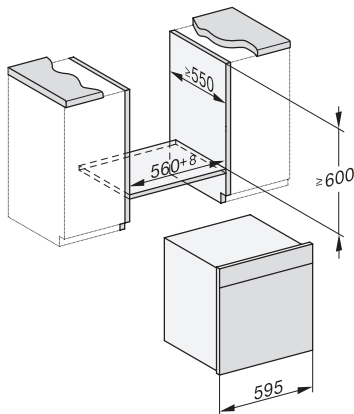

Nisdiepte in mm

550

Afmetingen (b x h x d) in mm

595 x 596 x 567

Breedte in mm

595

Hoogte in mm

596

ESW7x10, EVS7010, DGC7x6xHCPro, DGC7x6xHCXPro installation drawings

built-in DGC XXL, installation drawing

DGC7x65 connections and ventilation 60cm, installation drawing

built-in DGC XXL build-under, installation drawing

screw joint DGC XXL, installation drawing

DGC7x4x swivel range of the aperture, installation drawings

side view DGC XXL, installation drawings