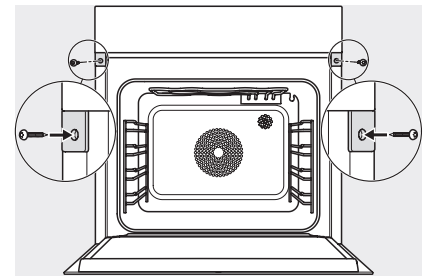

DGC 7865 HCX Pro 125 Gala Ed

Greeploze combi-stoomoven met aansluiting voor vers water en waterafvoer voor stomen, bakken, braden met bratometer + HydroClean.

ESW7x20, DGC7x6xHCPro, DGC7x6xHCXPro installation drawings

ESW7x10, EVS7010, DGC7x6xHCPro, DGC7x6xHCXPro installation drawings

built-in DGC XXL, installation drawing

DGC7x65 connections and ventilation 60cm, installation drawing

built-in DGC XXL build-under, installation drawing

screw joint DGC XXL, installation drawing

DGC7x4x swivel range of the aperture, installation drawings

side view DGC XXL, installation drawings