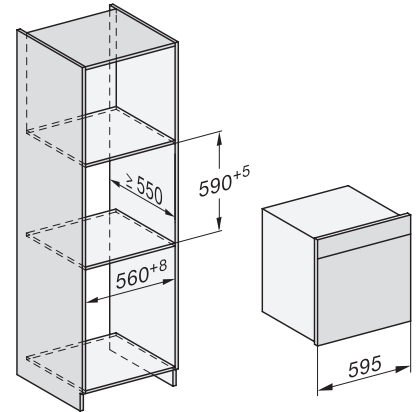

Nisdiepte in mm

550

Afmetingen (b x h x d) in mm

595 x 596 x 567

Breedte in mm

595

Hoogte in mm

596

ESW7x10, EVS7010, DGC7x6xHCPro, DGC7x6xHCXPro installation drawings

built-in DGC XXL, installation drawing

DGC7x65 connections and ventilation 60cm, installation drawing

built-in DGC XXL build-under, installation drawing

screw joint DGC XXL, installation drawing

DGC7x4x swivel range of the aperture, installation drawings

side view DGC XXL, installation drawings