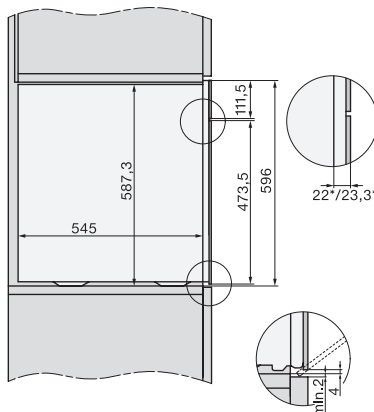

Nisdiepte in mm

550

Afmetingen (b x h x d) in mm

595 x 596 x 567

Breedte in mm

595

Hoogte in mm

596

ESW7x10, EVS7010, DGC7x6xHCPro, DGC7x6xHCXPro installation drawings

built-in DGC XXL, installation drawing

DGC7x65 connections and ventilation 60cm, installation drawing

built-in DGC XXL build-under, installation drawing

screw joint DGC XXL, installation drawing

DGC7x4x swivel range of the aperture, installation drawings

side view DGC XXL, installation drawings