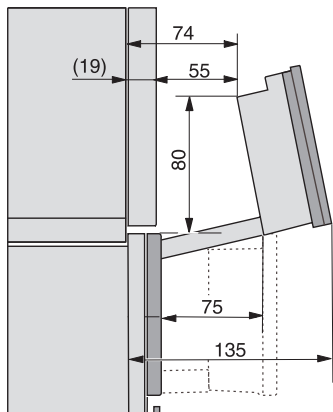

Nisdiepte in mm

550

Afmetingen (b x h x d) in mm

595 x 596 x 567

Breedte in mm

595

Hoogte in mm

596

ESW7x10, EVS7010, DGC7x6xHCPro, DGC7x6xHCXPro installation drawings

built-in DGC XXL, installation drawing

DGC7x65 connections and ventilation 60cm, installation drawing

built-in DGC XXL build-under, installation drawing

screw joint DGC XXL, installation drawing

DGC7x4x swivel range of the aperture, installation drawings

side view DGC XXL, installation drawings