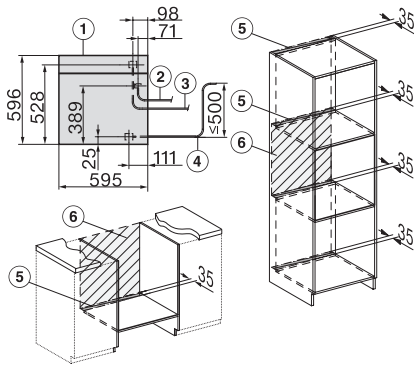

Nisdiepte in mm

550

Afmetingen (b x h x d) in mm

595 x 596 x 567

Breedte in mm

595

Hoogte in mm

596

ESW7x10, EVS7010, DGC7x6xHCPro, DGC7x6xHCXPro installation drawings

built-in DGC XXL, installation drawing

DGC7x65 connections and ventilation 60cm, installation drawing

built-in DGC XXL build-under, installation drawing

screw joint DGC XXL, installation drawing

DGC7x4x swivel range of the aperture, installation drawings

side view DGC XXL, installation drawings