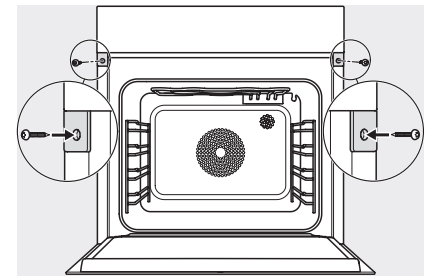

DGC 7860 HCX Pro 125 Gala Ed

Greeploze combi-stoomoven

voor stomen, bakken, braden met draadloze bratometer + HydroClean.

ESW7x20, DGC7x6xHCPro, DGC7x6xHCXPro installation drawings

ESW7x10, EVS7010, DGC7x6xHCPro, DGC7x6xHCXPro installation drawings

built-in DGC XXL, installation drawing

DGC7x60 connections and ventilation 60cm, installation drawing

built-in DGC XXL build-under, installation drawing

screw joint DGC XXL, installation drawing

DGC7x4x swivel range of the aperture, installation drawings