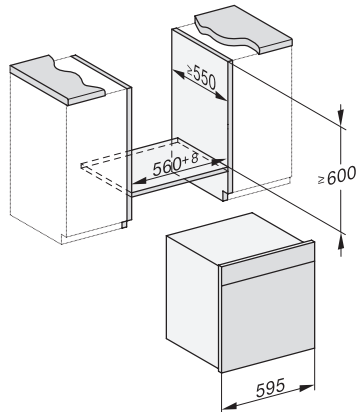

DGC 7860 HCX Pro 125 Gala Ed

Greeploze combi-stoomoven

voor stomen, bakken, braden met draadloze bratometer + HydroClean.

ESW7x20, DGC7x6xHCPro, DGC7x6xHCXPro installation drawings

ESW7x10, EVS7010, DGC7x6xHCPro, DGC7x6xHCXPro installation drawings

built-in DGC XXL, installation drawing

DGC7x60 connections and ventilation 60cm, installation drawing

built-in DGC XXL build-under, installation drawing

screw joint DGC XXL, installation drawing

DGC7x4x swivel range of the aperture, installation drawings

side view DGC XXL, installation drawings