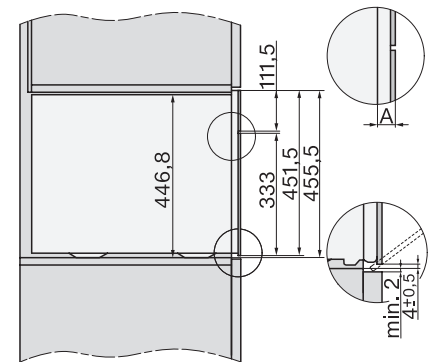

Nisdiepte in mm

550

Afmetingen (b x h x d) in mm

595 x 456 x 569

Breedte in mm

595

Hoogte in mm

455,5

Diepte in mm

568,5

Gewicht in kg

40,2

Totale aansluitwaarde in kW

3,40

Spanning in V

230

DGC7x4x built-in tall cabinet, installation drawing

DGC7x45 connections and ventilation 45cm, installation drawing

DGC7x4x Schwenkbereich der Blende, installation drawings

screw joint DGC XL, installation drawing

DGC7x6x X with and without handle side view, installation drawings