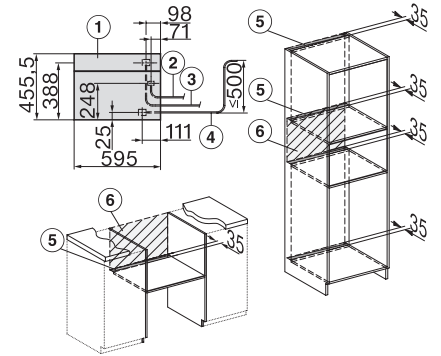

Nisdiepte in mm

550

Afmetingen (b x h x d) in mm

595 x 456 x 569

Breedte in mm

595

Hoogte in mm

455,5

DGC7x4x built-in tall cabinet, installation drawing

DGC7x45 connections and ventilation 45cm, installation drawing

DGC7x4x Schwenkbereich der Blende, installation drawings

screw joint DGC XL, installation drawing