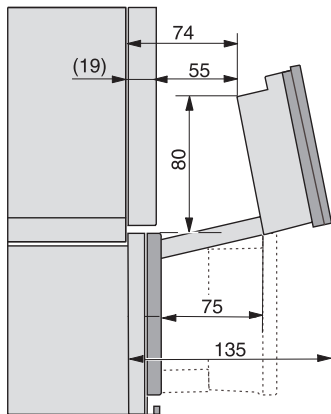

Nisdiepte in mm

550

Afmetingen (b x h x d) in mm

595 x 456 x 569

Breedte in mm

595

Hoogte in mm

455,5

DGC7x4x built-in tall cabinet, installation drawing

DGC7x45 connections and ventilation 45cm, installation drawing

DGC7x4x Schwenkbereich der Blende, installation drawings

screw joint DGC XL, installation drawing