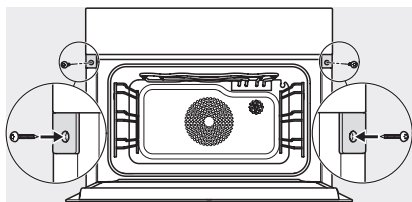

DGC 7840 HCX Pro 125 Gala Ed  
 Greeploze compacte combi-stoomoven  
 voor stomen, bakken, braden met draadloze bratometer + HydroClean.

ESW7x20, DGC7x4xHCPro, DGC7x4xHCXPro installation drawings

ESW7x10, DGC7x4xHCPro, DGC7x4xHCXPro, installation drawings

built-in DG DGM DGC XL build-under, installation drawing

DGC7x4x built-in tall cabinet, installation drawing

DGC7x40 connections and ventilation 45cm, installation drawing

DGC7x4x swivel range of the aperture, installation drawings

screw joint DGC XL, installation drawing

DGC7x6x X with and without handle side view, installation drawings