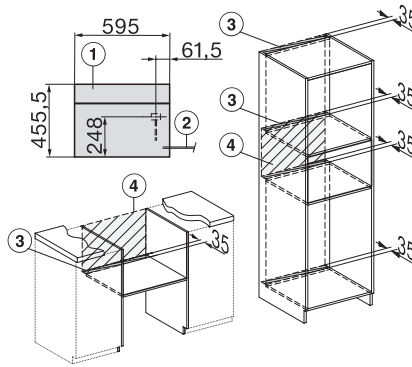

built-in DG DGM DGC XL build-under, installation drawing

DGC7x4x built-in tall cabinet, installation drawing

DGC7x40 connections and ventilation 45cm, installation drawing

DGC7x4x swivel range of the aperture, installation drawings