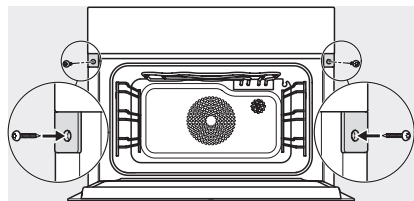

DGC 7445 HCX Pro 125 Gala Ed

Greeploze compacte combi-stoomoven met toe- en afvoeraansluiting voor water voor stomen, bakken, braden met connectiviteit + Hydroclean.

Installation DG, DGM, DGC XL, ESW7x20 installation drawings

Installation_DG_DGM_DGC_XL_ESW7x10_EVS7010, installation drawings

built-in DG DGM DGC XL build-under, installation drawing

DGC7x4x built-in tall cabinet, installation drawing

DGC7x45 connections and ventilation 45cm, installation drawing

DGC7x4x swivel range of the aperture, installation drawings

screw joint DGC XL, installation drawing

side view DGC XL, installation drawings