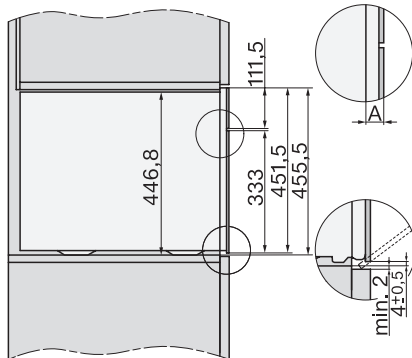

ESW7x10, DGC7x4xHCPro, DGC7x4xHCXPro, installation drawings

built-in DG DGM DGC XL build-under, installation drawing

DGC7x4x built-in tall cabinet, installation drawing

DGC7x45 connections and ventilation 45cm, installation drawing

DGC7x4x swivel range of the aperture, installation drawings

screw joint DGC XL, installation drawing

DGC7x6x X with and without handle side view, installation drawings