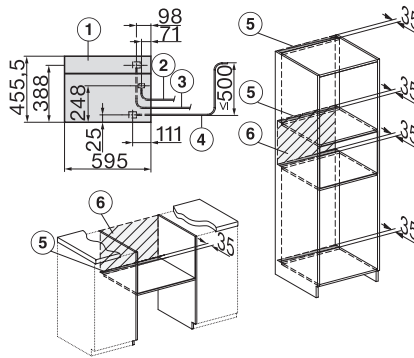

Installation_DG_DGM_DGC_XL_ESW7x10_EVS7010, installation drawings

built-in DG DGM DGC XL build-under, installation drawing

DGC7x4x built-in tall cabinet, installation drawing

DGC7x45 connections and ventilation 45cm, installation drawing

DGC7x4x swivel range of the aperture, installation drawings

screw joint DGC XL, installation drawing

side view DGC XL, installation drawings