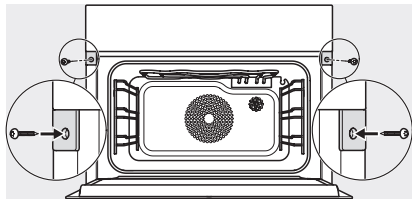

DGC 7445 HCX Pro 125 Gala Ed

Greeploze compacte combi-stoomoven met toe- en afvoeraansluiting voor water voor stomen, bakken, braden met connectiviteit + Hydroclean.

ESW7x20, DGC7x4xHCPro, DGC7x4xHCXPro installation drawings

ESW7x10, DGC7x4xHCPro, DGC7x4xHCXPro, installation drawings

built-in DG DGM DGC XL build-under, installation drawing

DGC7x4x built-in tall cabinet, installation drawing

DGC7x45 connections and ventilation 45cm, installation drawing

DGC7x4x swivel range of the aperture, installation drawings

screw joint DGC XL, installation drawing

DGC7x6x X with and without handle side view, installation drawings