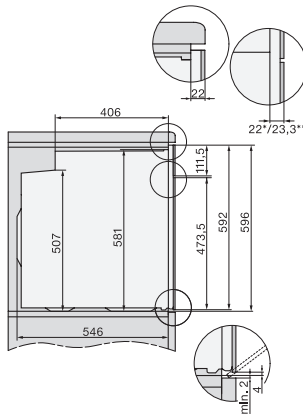

H 7464 BPX 125 Gala Ed

Greeploze oven

Perfect te combineren design met bratometer en LED-verlichting.

installation H7000 XL, installation drawing

side view H7000 XL, installation drawings

built-in H7000 XL, installation drawing

H226x-1B/BP/E/EP/I/IP, H2x6xB/BP, H7x6xB/BP/BPX, installation drawings

side view H7000 XL build-under, installation drawing