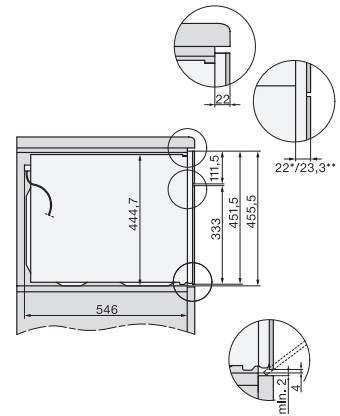

H 7440 BMX 125 Gala Ed

Greeploze compacte oven met geïntegreerde magnetron

Perfect te combineren design met automatische en combinatieprogramma's.

side view H7000 BM, installation drawings

built-in H7000 BM, installation drawing

built-in H7000 BM build-under, installation drawings

installation H7000 BM, installation drawing

Installation H7000 BM XL, installation drawings

side view H7000 BM build-under, installation drawings

side view Kombi BM XL, installation drawings