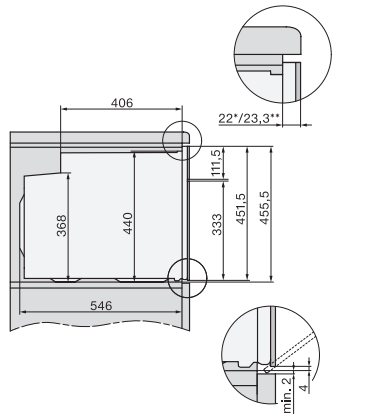

H 7440 BPX 125 Gala Ed
 Greploze compacte oven
 Perfect te combineren design met LED-verlichting en pyrolyse.

side view H7000 M, installation drawings

built-in H7000 M, installation drawing

built-in H7000 M build-under, installation drawing

Installation H7000 M, installation drawing

side view H7000 M build-under, installation drawings