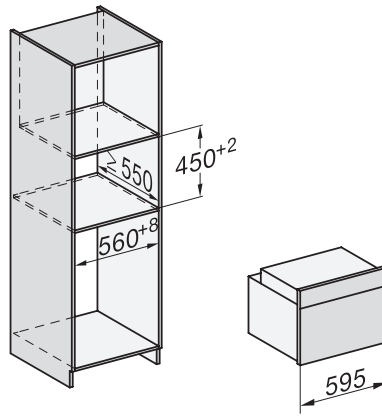

H 7440 BPX 125 Gala Ed
 Greploze compacte oven
 Perfect te combineren design met LED-verlichting en pyrolyse.

side view H7000 M, installation drawings

built-in H7000 M, installation drawing

built-in H7000 M build-under, installation drawing