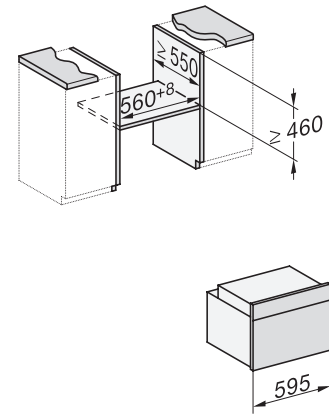

H 7440 BPX 125 Gala Ed
 Greploze compacte oven
 Perfect te combineren design met LED-verlichting en pyrolyse.

side view H7000 M, installation drawings

built-in H7000 M, installation drawing

built-in H7000 M build-under, installation drawing