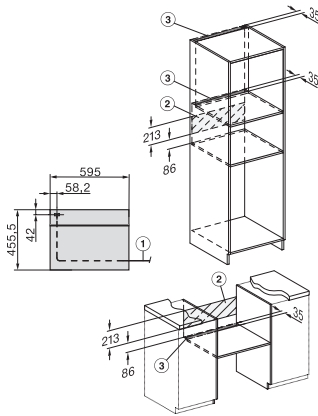

H 7440 BPX 125 Gala Ed
 Greploze compacte oven
 Perfect te combineren design met LED-verlichting en pyrolyse.

side view H7000 M, installation drawings

built-in H7000 M, installation drawing

built-in H7000 M build-under, installation drawing

Installation H7000 M, installation drawing

side view H7000 M build-under, installation drawings