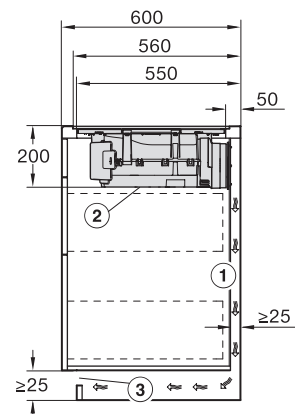

KMDA7272FL, KMDA7473FL – flush – Installation drawing

KMDA7272FL, KMDA7473FL – Installation drawing

KMDA7473FL/FR – Operating options

KMDA7272FL/FR, KMDA7473FL/FR, Air circulation
(Installation drawing)

KMDA7272FL/FR, KMDA7473FL/FR, Plug&Play
(Installation drawing)

KMDA7272FL, KMDA7473FL – Side view flush,
Plug&Play – Installation drawing

KMDA7272FL, KMDA7473FL – Side view lying on top,
Plug&Play – Installation drawing

KMDA7272FL, KMDA7473FL – Side view flush+X,
Plug&Play – Installation drawing