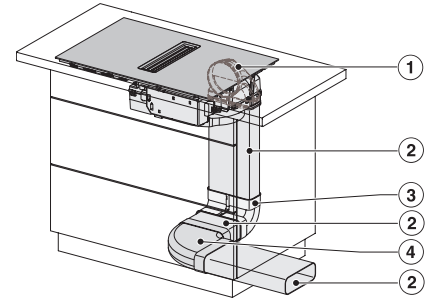

KMDA7272FL, KMDA7473FL – Side view flush,
Plug&Play – Installation drawing

KMDA7272FL, KMDA7473FL – Side view lying on top,
Plug&Play – Installation drawing

KMDA7272FL, KMDA7473FL – Side view flush+X,
Plug&Play – Installation drawing

KMDA7272FL, KMDA7473FL – Side view lying on top+X,
Plug&Play – Installation drawing

KMDA 7473 FL-U Silence
 Inductiekookplaten met werkbladafzuiging
 met Silence-motor en 2 flex-zones voor luchtcirculatie

KMDA7272FL/FR, KMDA7473FL/FR – Installation variant 1 Basis -drawing

KMDA7272FL/FR, KMDA7473FL/FR – Installation variant 2 Basis – drawing

KMDA7272FL/FR, KMDA7473FL/FR -Installation variant 3 Basis – drawing