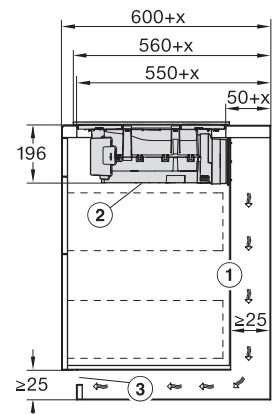

KMDA7272FL, KMDA7473FL – flush – Installation drawing

KMDA7272FL, KMDA7473FL – Installation drawing

KMDA7473FL/FR – Operating options

KMDA7272FL/FR, KMDA7473FL/FR, Air circulation
(Installation drawing)

KMDA7272FL/FR, KMDA7473FL/FR, Plug&Play
(Installation drawing)

KMDA7272FL, KMDA7473FL – Side view flush,
Plug&Play – Installation drawing

KMDA7272FL, KMDA7473FL – Side view lying on top,
Plug&Play – Installation drawing

KMDA7272FL, KMDA7473FL – Side view flush+X,
Plug&Play – Installation drawing