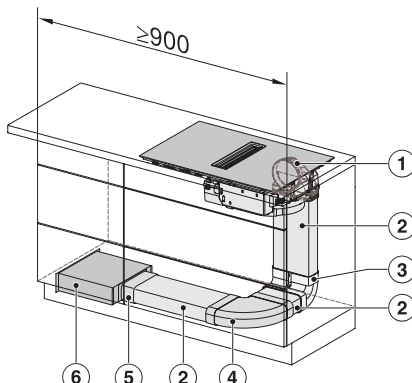

KMDA7272FL/FR, KMDA7473FL/FR – Installation variant 4 Circulating air – drawing

KMDA7272FL/FR, KMDA7473FL/FR – Installation variant 5 Circulating air – drawing

KMDA7272FL/FR, KMDA7473FL/FR – Installation variant 6 Circulating air – drawing

KMDA7272FL/FR, KMDA7473FL/FR – Installation variant 13 Circulating air – drawing

KMDA7272FL/FR, KMDA7473FL/FR – Installation variant 14 Circulating air – drawing

KMDA7272FL, KMDA7473FL – flush installation, drilling template, Installation depth 20 cm, Installation drawing