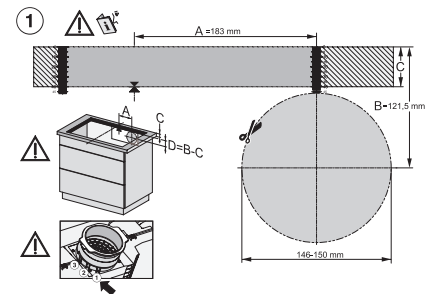

KMDA7272FL/FR, KMDA7473FL/FR – Installation variant 13 Circulating air – drawing

KMDA7272FL/FR, KMDA7473FL/FR – Installation variant 14 Circulating air – drawing

KMDA7272FL, KMDA7473FL – flush installation, drilling template, Installation depth 20 cm, Installation drawing