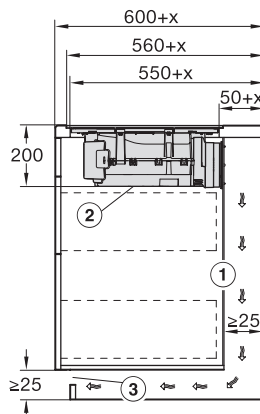

KMDA7272FL, KMDA7473FL – flush – Installation drawing

KMDA7272FL, KMDA7473FL – Installation drawing

KMDA7473FL/FR – Operating options

KMDA7272FL/FR, KMDA7473FL/FR, Air circulation
(Installation drawing)

KMDA7272FL/FR, KMDA7473FL/FR, Plug&Play
(Installation drawing)

KMDA7272FL, KMDA7473FL – Side view flush,
Plug&Play – Installation drawing

KMDA7272FL, KMDA7473FL – Side view lying on top,
Plug&Play – Installation drawing

KMDA7272FL, KMDA7473FL – Side view flush+X,
Plug&Play – Installation drawing