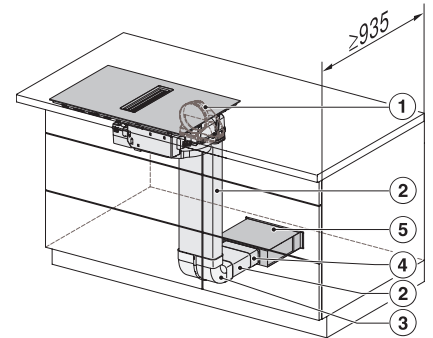

KMDA 7473 FR-U Silence
Inductiekookplaten met werkbladafzuiging
met Silence-motor en 2 flex-zones voor luchtcirculatie

KMDA7272FL/FR, KMDA7473FL/FR – surface installation, drilling template, Installation drawing

KMDA7272FL/FR, KMDA7473FL/FR – surface installation, 21 cm, drilling template, Installation drawing