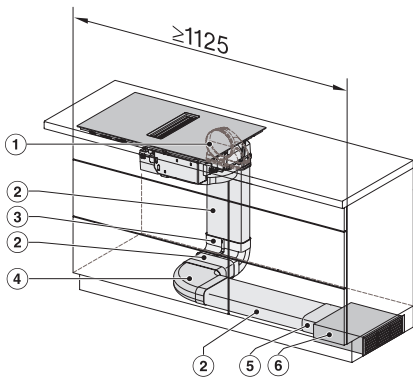

KMDA7272FL/FR, KMDA7473FL/FR – Installation variant 13 Circulating air – drawing