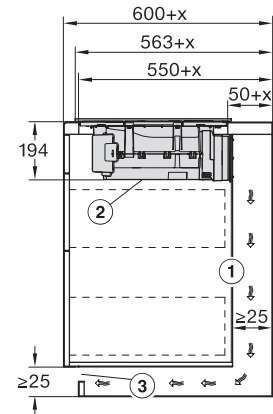

KMDA7272FL/FR, KMDA7473FL/FR, Air circulation
(Installation drawing)

KMDA7272FR, KMDA7473FR – Side view lying on top+X,
Plug&Play – Installation drawing