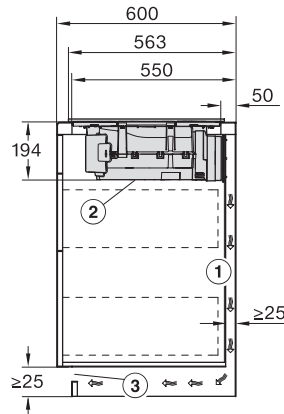

KMDA7272FR, KMDA7473FR – Side view lying on top,
Plug&Play – Installation drawing