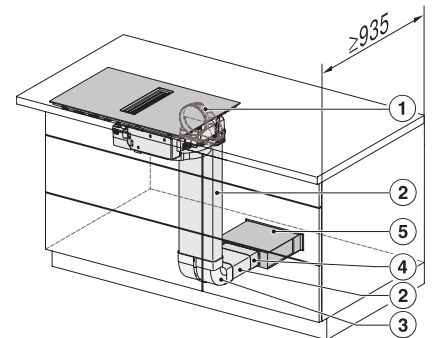

KMDA 7473 FR-U Silence
Inductiekookplaat met afzuiging
Silence-motor met 2 flex-zones, geschikt voor luchtcirculatie

KMDA7272FL/FR, KMDA7473FL/FR – surface installation, 21 cm, drilling template, Installation drawing