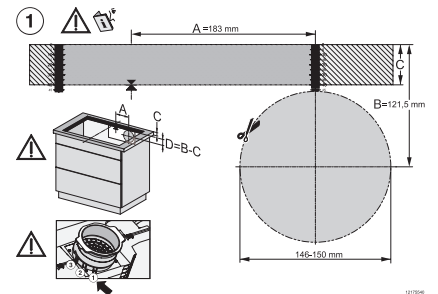

KMDA7272FL/FR, KMDA7473FL/FR – Installation variant 13 Circulating air – drawing

KMDA7272FL/FR, KMDA7473FL/FR – Installation variant 14 Circulating air – drawing

KMDA7272FL, KMDA7473FL – flush installation, drilling template, Installation depth 20 cm, Installation drawing