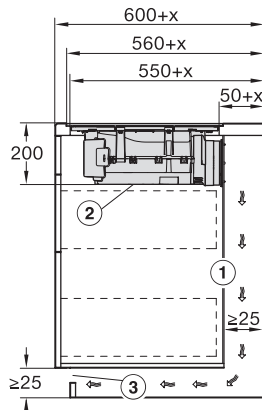

KMDA7272FL, KMDA7473FL – flush – Installation drawing

KMDA7272FL, KMDA7473FL – Installation drawing

KMDA7272FL/FR – Operating options

KMDA7272FL/FR, KMDA7473FL/FR, Air circulation (Installation drawing)

KMDA7272FL/FR, KMDA7473FL/FR, Plug&Play (Installation drawing)

KMDA7272FL, KMDA7473FL – Side view flush, Plug&Play – Installation drawing

KMDA7272FL, KMDA7473FL – Side view lying on top, Plug&Play – Installation drawing

KMDA7272FL, KMDA7473FL – Side view flush+X, Plug&Play – Installation drawing