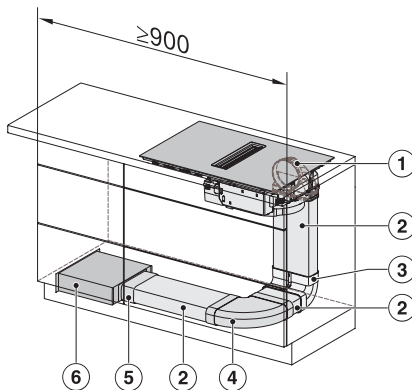

KMDA7272FL/FR, KMDA7473FL/FR – Installation variant 4 Circulating air – drawing

KMDA7272FL/FR, KMDA7473FL/FR – Installation variant 5 Circulating air – drawing

KMDA7272FL/FR, KMDA7473FL/FR – Installation variant 6 Circulating air – drawing

KMDA7272FL/FR, KMDA7473FL/FR – Installation variant 13 Circulating air – drawing

KMDA7272FL/FR, KMDA7473FL/FR – Installation variant 14 Circulating air – drawing

KMDA7272FL, KMDA7473FL – flush installation, drilling template, Installation depth 20 cm, Installation drawing