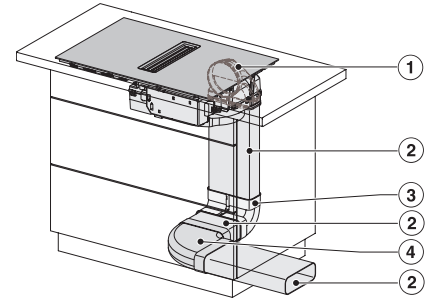

KMDA7272FL, KMDA7473FL – Side view flush, Plug&Play – Installation drawing

KMDA7272FL, KMDA7473FL – Side view lying on top, Plug&Play – Installation drawing

KMDA7272FL, KMDA7473FL – Side view flush+X, Plug&Play – Installation drawing

KMDA7272FL, KMDA7473FL – Side view lying on top+X, Plug&Play – Installation drawing

KMDA 7272 FL-U Silence  
 Inductiekookplaten met werkbladafzuiging  
 met Silence-motor en 4 afzonderlijke kookzones voor luchtcirculatie

KMDA7272FL/FR, KMDA7473FL/FR – Installation variant 1 Basis -drawing

KMDA7272FL/FR, KMDA7473FL/FR – Installation variant 2 Basis – drawing

KMDA7272FL/FR, KMDA7473FL/FR -Installation variant 3 Basis – drawing