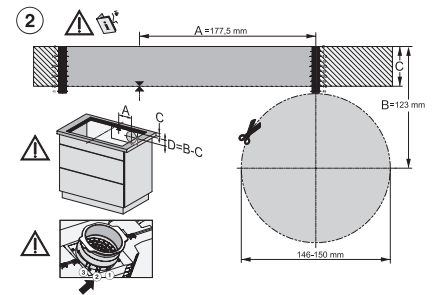

KMDA7272FL/FR, KMDA7473FL/FR – Installation variant 6
Circulating air – drawing