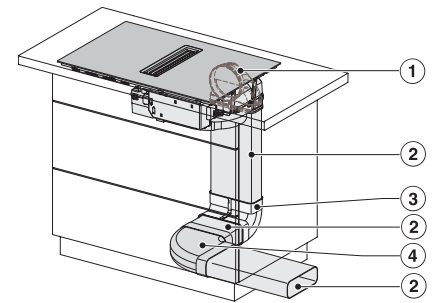

	Abluftbetrieb	Geführter Umluftbetrieb	Plug&Play-Betrieb
KMDA 7272 FR-A	✓	–	–
KMDA 7272 FR-U	–	✓	✓/✓
KMDA 7272 FL-A	✓	–	–
KMDA 7272 FL-U	–	✓	✓/✓

KMDA7272FL/FR – Operating options

KMDA7272FR, KMDA7473FR – Installation drawing

KMDA7272FL/FR, KMDA7473FL/FR, Air circulation
(Installation drawing)

KMDA7272FL/FR, KMDA7473FL/FR, Plug&Play
(Installation drawing)

KMDA7272FR, KMDA7473FR – Side view lying on top,
Plug&Play – Installation drawing

KMDA7272FR, KMDA7473FR – Side view lying on top+X,
Plug&Play – Installation drawing

KMDA7272FL/FR, KMDA7473FL/FR – Installation variant
1 Basis -drawing

KMDA7272FL/FR, KMDA7473FL/FR – Installation variant
2 Basis - drawing