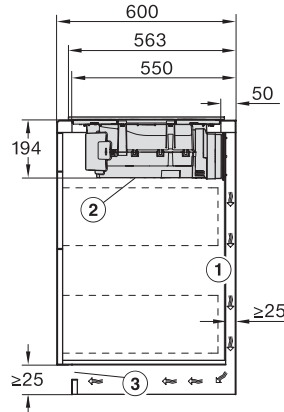

KMDA7272FR, KMDA7473FR – Side view lying on top,
Plug&Play – Installation drawing