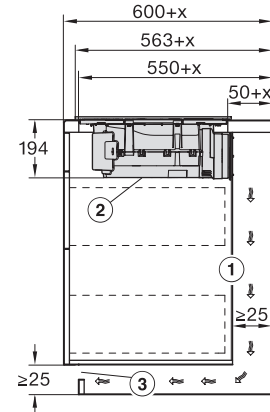

KMDA7272FL/FR, KMDA7473FL/FR, Air circulation
(Installation drawing)

KMDA7272FR, KMDA7473FR – Side view lying on top+X,
Plug&Play – Installation drawing