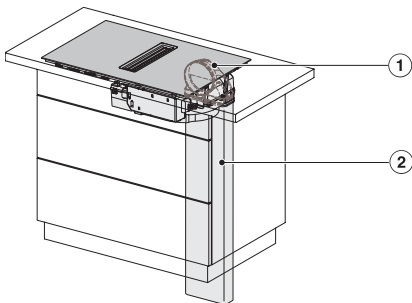

	Abluftbetrieb	Geführter Umluftbetrieb	Plug&Play-Betrieb
KMDA 7272 FR-A	✓	–	–
KMDA 7272 FR-U	–	✓	✓/✓
KMDA 7272 FL-A	✓	–	–
KMDA 7272 FL-U	–	✓	✓/✓

KMDA7272FL/FR – Operating options

KMDA7272FR, KMDA7473FR – Installation drawing

KMDA7272FL/FR, KMDA7473FL/FR, Air circulation
(Installation drawing)

KMDA7272FL/FR, KMDA7473FL/FR, Plug&Play
(Installation drawing)

KMDA7272FR, KMDA7473FR – Side view lying on top,
Plug&Play – Installation drawing

KMDA7272FR, KMDA7473FR – Side view lying on top+X,
Plug&Play – Installation drawing

KMDA7272FL/FR, KMDA7473FL/FR – Installation variant
1 Basis -drawing

KMDA7272FL/FR, KMDA7473FL/FR – Installation variant
2 Basis - drawing