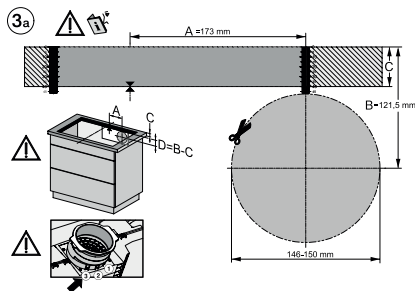

KMDA7272FL/FR, KMDA7473FL/FR – surface installation,
 21 cm, drilling template, Installation drawing