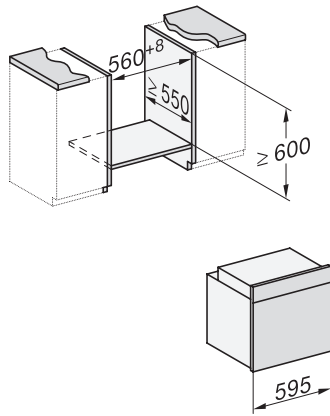

H 2766 BP

Oven

in een elegant zwart design met netwerk, pyrolyse en FlexiClip-geleider.

installation H7000 XL, installation drawing

side view H7000 XL, installation drawings

built-in H7000 XL, installation drawing

Installation H7000 XL underframe, installation drawings

side view H7000 XL build-under, installation drawing

H7x65BP, H7145BM, H7165B, H7365B, H2756B, H2765B/BP, DGC7151, DGC7351 installation drawings