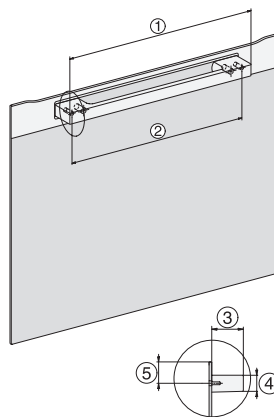

H 2861 B

Oven

in een combineerbaar design met netwerk, PerfectClean en FlexiClip-geleider.

installation H7000 XL, installation drawing

side view H7000 XL, installation drawings

built-in H7000 XL, installation drawing

Installation H7000 XL underframe, installation drawings

H7000 handle, installation drawing

side view H7000 XL build-under, installation drawing