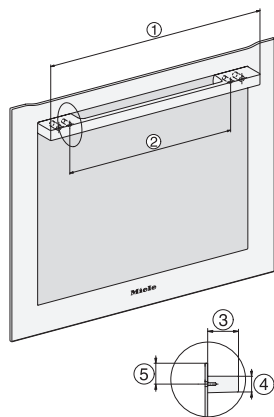

DG2740, DG7140, DGM7340, H2760B/BP, H7140BM, H7x64B/BP, H7x60B/BP installation drawings