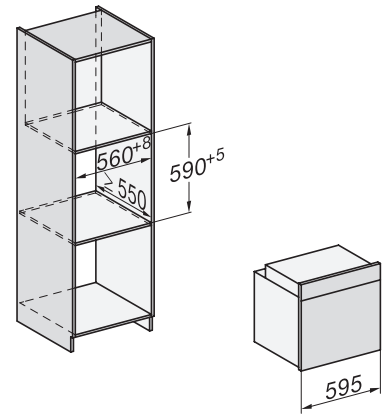

H 2761 BP

Oven

in roestvrijstalen look met netwerk, pyrolyse en FlexiClip-geleider.

installation H7000 XL, installation drawing

side view H7000 XL, installation drawings

built-in H7000 XL, installation drawing