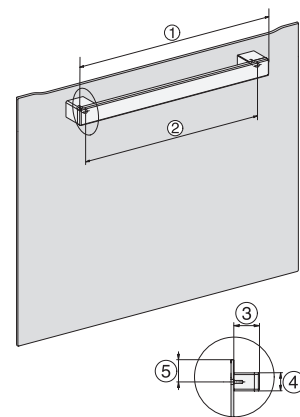

H 2467 BP ACTIVE

Oven

met een modern design met netwerk, pyrolyse en FlexiClip-geleider.

installation H7000 XL, installation drawing

side view H7000 XL, installation drawings

built-in H7000 XL, installation drawing

Installation H7000 XL underframe, installation drawings

side view H7000 XL build-under, installation drawing

H2465B, H2465BP, H2466B, H2466BP, H2467B, H2467BP, H2468B, H2468BP, H2469B, H2469BP installation drawings