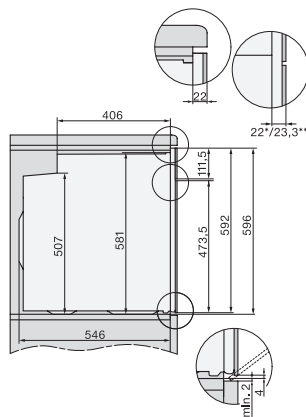

### Oven

met een modern design met netwerk en pyrolyse tegen voordelige instapprijs.

installation H7000 XL, installation drawing

side view H7000 XL, installation drawings

built-in H7000 XL, installation drawing

Installation H7000 XL underframe, installation drawings

side view H7000 XL build-under, installation drawing

H2465B, H2465BP, H2466B, H2466BP, H2467B, H2467BP, H2468B, H2468BP, H2469B, H2469BP installation drawings