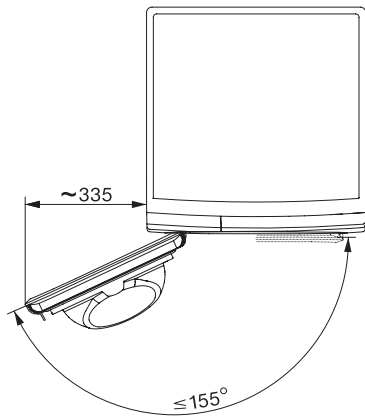

TSC364WP 9kg

T1 warmtepompdroger:

Met Miele@home en 9 kg belading voor een slimme performance.

T1 installation drawing, facia 5 degree, measures in mm

T1 drawing, facia 5 degree, measures in mm

T1 drawing, facia 5 degree, without porthole, measures in mm

T1 drawing, facia 5 degree, measures in mm