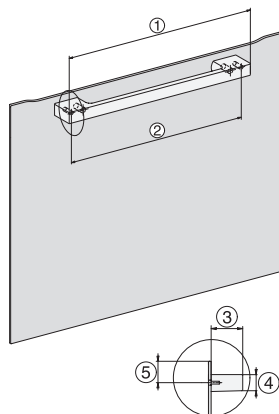

H 7365 B

Oven

in een elegant, zwart design met bratometer en PerfectClean.

installation H7000 XL, installation drawing

installation H7000 XL, installation drawing, GB, AU

side view H7000 XL, installation drawings

built-in H7000 XL, installation drawing

H226x-1B/BP/E/EP/I/IP, H2x6xB/BP, H7x6xB/BP/BPX, installation drawings

side view H7000 XL build-under, installation drawing

H7x65BP, H7145BM, H7165B, H7365B, H2756B, H2765B/BP, DGC7151, DGC7351 installation drawings