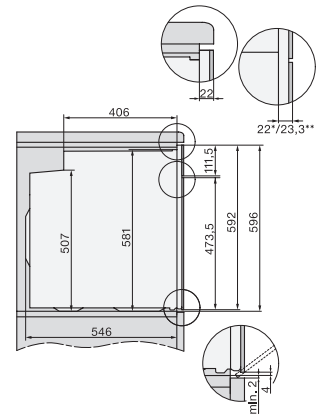

H 7365 B

Oven

in een elegant, zwart design met bratometer en PerfectClean.

installation H7000 XL, installation drawing

installation H7000 XL, installation drawing, GB, AU

side view H7000 XL, installation drawings

built-in H7000 XL, installation drawing

H226x-1B/BP/E/EP/I/IP, H2x6xB/BP, H7x6xB/BP/BPX, installation drawings

side view H7000 XL build-under, installation drawing

H7x65BP, H7145BM, H7165B, H7365B, H2756B, H2765B/BP, DGC7151, DGC7351 installation drawings