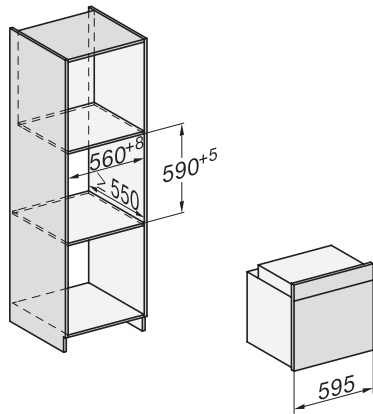

H 7365 B

Oven

in een elegant, zwart design met bratometer en PerfectClean.

installation H7000 XL, installation drawing

installation H7000 XL, installation drawing, GB, AU

side view H7000 XL, installation drawings

built-in H7000 XL, installation drawing

H226x-1B/BP/E/EP/I/IP, H2x6xB/BP, H7x6xB/BP/BPX, installation drawings

side view H7000 XL build-under, installation drawing

H7x65BP, H7145BM, H7165B, H7365B, H2756B, H2765B/BP, DGC7151, DGC7351 installation drawings