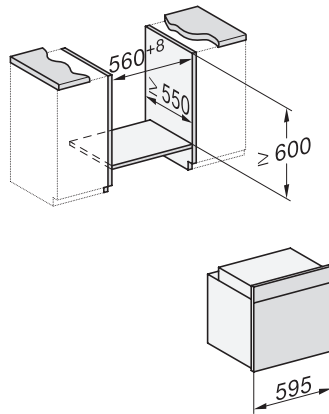

H 7365 B

Oven

in een elegant, zwart design met bratometer en PerfectClean.

installation H7000 XL, installation drawing

installation H7000 XL, installation drawing, GB, AU

side view H7000 XL, installation drawings

built-in H7000 XL, installation drawing

H226x-1B/BP/E/EP/I/IP, H2x6xB/BP, H7x6xB/BP/BPX, installation drawings

side view H7000 XL build-under, installation drawing

H7x65BP, H7145BM, H7165B, H7365B, H2756B, H2765B/BP, DGC7151, DGC7351 installation drawings