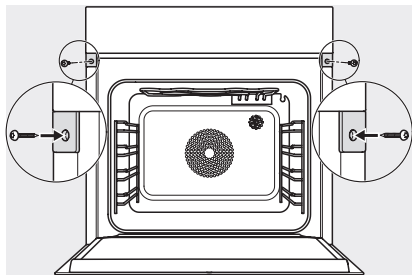

ESW7x20, DGC7x6xHCPro, DGC7x6xHCXPro installation drawings

ESW7x10, EVS7010, DGC7x6xHCPro, DGC7x6xHCXPro installation drawings

built-in DGC XXL, installation drawing

DGC7x65 connections and ventilation 60cm, installation drawing

built-in DGC XXL build-under, installation drawing

screw joint DGC XXL, installation drawing

DGC7x4x Schwenkbereich der Blende, installation drawings

side view DGC XXL, installation drawings