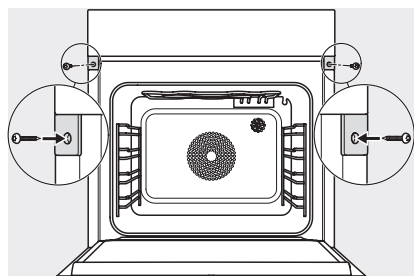

ESW7x20, DGC7x6xHCPro, DGC7x6xHCXPro installation drawings

ESW7x10, EVS7010, DGC7x6xHCPro, DGC7x6xHCXPro installation drawings

built-in DGC XXL, installation drawing

DGC7x65 connections and ventilation 60cm, installation drawing

built-in DGC XXL build-under, installation drawing

screw joint DGC XXL, installation drawing

DGC7x4x Schwenkbereich der Blende, installation drawings

side view DGC XXL, installation drawings