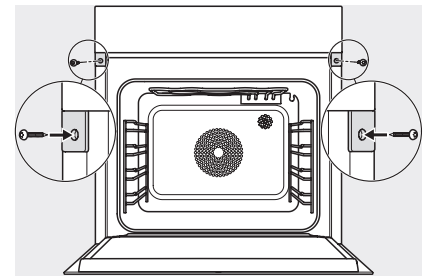

DGC 7860 HCX Pro

Greeploze combi-stoomoven

voor stomen, bakken, braden met draadloze bratometer + HydroClean.

ESW7x20, DGC7x6xHCPro, DGC7x6xHCXPro installation drawings

ESW7x10, EVS7010, DGC7x6xHCPro, DGC7x6xHCXPro installation drawings

built-in DGC XXL, installation drawing

DGC7x60 connections and ventilation 60cm, installation drawing

built-in DGC XXL build-under, installation drawing

screw joint DGC XXL, installation drawing

DGC7x4x swivel range of the aperture, installation drawings