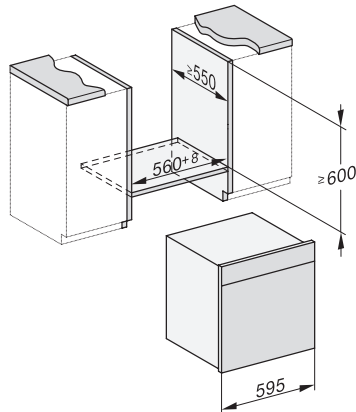

DGC 7860 HCX Pro

Greeploze combi-stoomoven

voor stomen, bakken, braden met draadloze bratometer + HydroClean.

ESW7x20, DGC7x6xHCPro, DGC7x6xHCXPro installation drawings

ESW7x10, EVS7010, DGC7x6xHCPro, DGC7x6xHCXPro installation drawings

built-in DGC XXL, installation drawing

DGC7x60 connections and ventilation 60cm, installation drawing

built-in DGC XXL build-under, installation drawing

screw joint DGC XXL, installation drawing

DGC7x4x swivel range of the aperture, installation drawings

side view DGC XXL, installation drawings