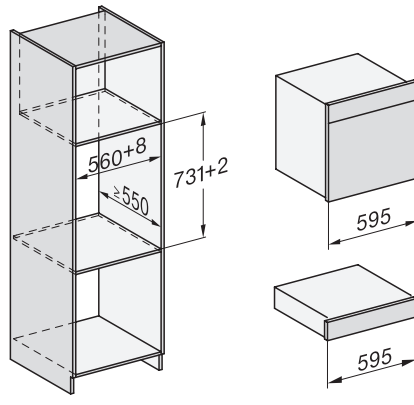

ESW7x10, EVS7010, DGC7x6xHCPro, DGC7x6xHCXPro installation drawings