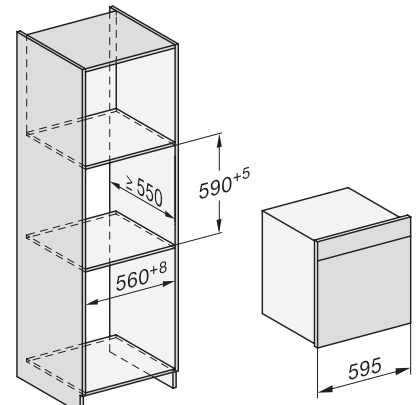

built-in DGC XXL, installation drawing

DGC7x60 connections and ventilation 60cm, installation drawing

built-in DGC XXL build-under, installation drawing

screw joint DGC XXL, installation drawing

DGC7x4x swivel range of the aperture, installation drawings