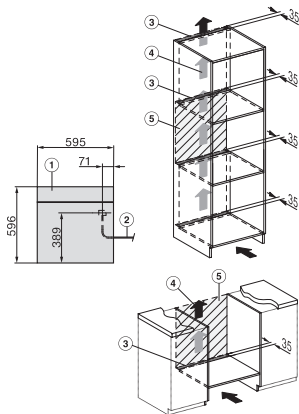

DGC 7860 HCX Pro
 Greeploze combi-stoomoven
 voor stomen, bakken, braden met draadloze bratometer + HydroClean.

ESW7x20, DGC7x6xHCPro, DGC7x6xHCXPro installation drawings

ESW7x10, EVS7010, DGC7x6xHCPro, DGC7x6xHCXPro installation drawings

built-in DGC XXL, installation drawing

DGC7x60 connections and ventilation 60cm, installation drawing

built-in DGC XXL build-under, installation drawing

screw joint DGC XXL, installation drawing

DGC7x4x swivel range of the aperture, installation drawings

side view DGC XXL, installation drawings