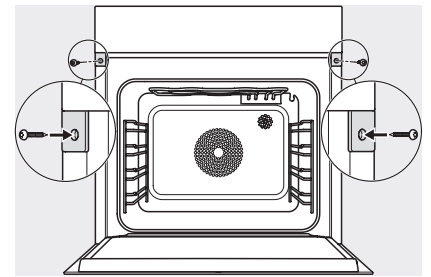

DGC 7860 HCX Pro
 Greeploze combi-stoomoven
 voor stomen, bakken, braden met draadloze bratometer + HydroClean.

ESW7x20, DGC7x6xHCPro, DGC7x6xHCXPro installation drawings

ESW7x10, EVS7010, DGC7x6xHCPro, DGC7x6xHCXPro installation drawings

built-in DGC XXL, installation drawing

DGC7x60 connections and ventilation 60cm, installation drawing

built-in DGC XXL build-under, installation drawing

screw joint DGC XXL, installation drawing

DGC7x4x swivel range of the aperture, installation drawings