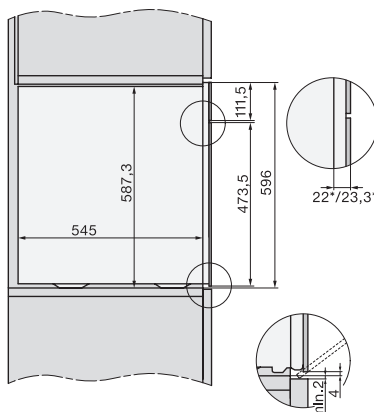

ESW7x20, DGC7x6xHCPro, DGC7x6xHCXPro installation drawings

ESW7x10, EVS7010, DGC7x6xHCPro, DGC7x6xHCXPro installation drawings

built-in DGC XXL, installation drawing

built-in DGC XXL build-under, installation drawing

screw joint DGC XXL, installation drawing

DGC7x4x Schwenkbereich der Blende, installation drawings

side view DGC XXL, installation drawings