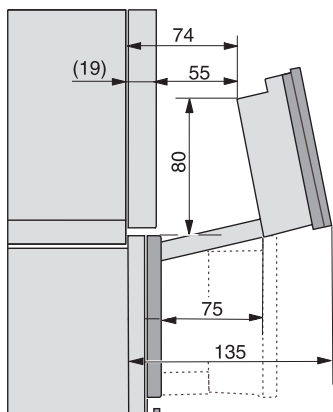

ESW7x20, DGC7x6xHCPro, DGC7x6xHCXPro installation drawings

ESW7x10, EVS7010, DGC7x6xHCPro, DGC7x6xHCXPro installation drawings

built-in DGC XXL, installation drawing

built-in DGC XXL build-under, installation drawing

screw joint DGC XXL, installation drawing

DGC7x4x Schwenkbereich der Blende, installation drawings

side view DGC XXL, installation drawings