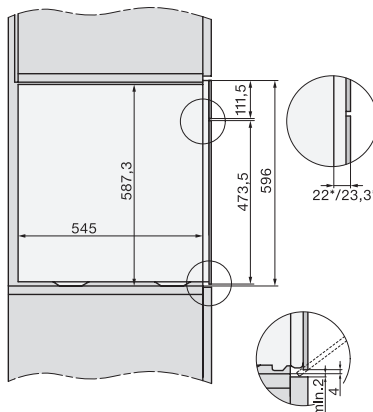

ESW7x20, DGC7x6xHCPro, DGC7x6xHCXPro installation drawings

ESW7x10, EVS7010, DGC7x6xHCPro, DGC7x6xHCXPro installation drawings

built-in DGC XXL, installation drawing

built-in DGC XXL build-under, installation drawing

screw joint DGC XXL, installation drawing

DGC7x4x Schwenkbereich der Blende, installation drawings

side view DGC XXL, installation drawings