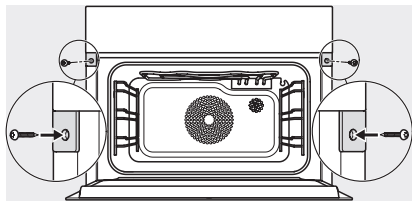

DGC 7845 HC Pro

Compacte combi-stoomoven met aansluiting voor vers water en waterafvoer voor stomen, bakken, braden met draadloze bratometer + HydroClean.

DG2840, DG7x40, DGC7x4x, DG7x6x, DGC7x6x, DGD7635, DGM7x4x, DO7, H28B/BP, H7x4xB/BM/BP, H7x6xB/BP, installation drawing

ESW7x20, DGC7x4xHCPro, DGC7x4xHCXPro installation drawings

ESW7x10, DGC7x4xHCPro, DGC7x4xHCXPro, installation drawings

built-in DG DGM DGC XL build-under, installation drawing

DGC7x4x built-in tall cabinet, installation drawing

DGC7x4x Schwenkbereich der Blende, installation drawings

screw joint DGC XL, installation drawing

DGC7x6x X with and without handle side view, installation drawings